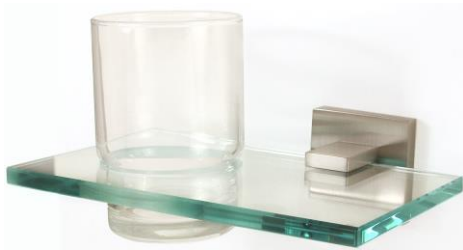

SPECIFICATIONS

CONTEMPORARY II

TUMBLER HOLDER WITH TUMBLER

FEATURES

Modern styling
Multiple finishes
Concealed installation

WARRANTY

Limited lifetime

FINISHES

Polished Brass/Non-lacquered (PB/NL)
Polished Chrome (PC)
Bronze (BRZ)
Polished Nickel (PN)
Satin Brass (SB)
Satin Nickel (SN)

MATERIAL

Brass

Item#

A8470

NOTE: Dimensions and specifications are subject to change without notice.