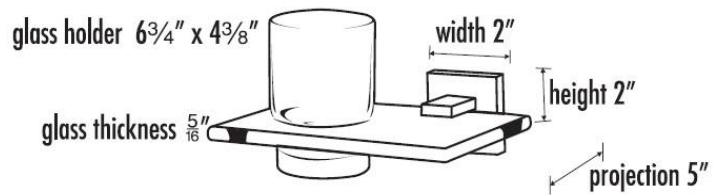

SPECIFICATIONS

CONTEMPORARY II

TUMBLER HOLDER WITH TUMBLER

FEATURES

Modern styling
Multiple finishes
Concealed installation

WARRANTY

Limited lifetime

FINISHES