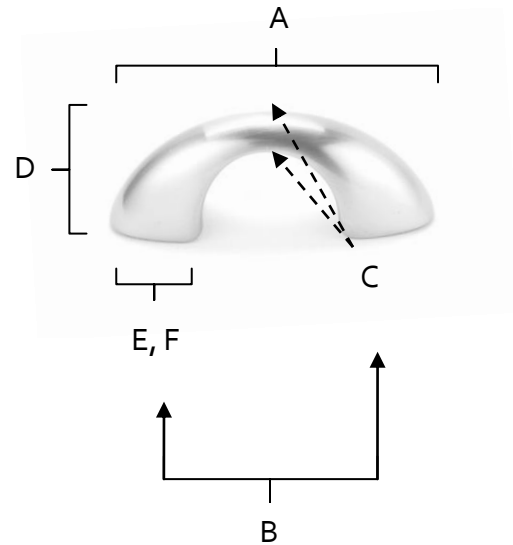

SPECIFICATIONS

PULLS

FEATURES

- Modern styling
- Multiple finishes
- Concealed installation

WARRANTY

Limited lifetime

FINISHES

- Polished Brass (PB)
- Polished Chrome (PC)
- Antique Pewter (AP)
- Barcelona (BARC)
- Bronze (BRZ)
- Chocolate Bronze (CHBRZ)
- Matte Black (MB)
- Polished Antique (PA)
- Polished Nickel (PN)
- Satin Nickel (SN)

MATERIAL

Brass

Item#	A	B	C	D	E (L)	F (W)
C855	2 1/8"	1 1/2"	3/4"	1/2"	5/8"	5/8"

KEY:

- A - Overall Length
- B - Center to Center
- C - Handle Width
- D - Projection
- E - Mount Length
- F - Mount Width

NOTE: Dimensions and specifications are subject to change without notice.