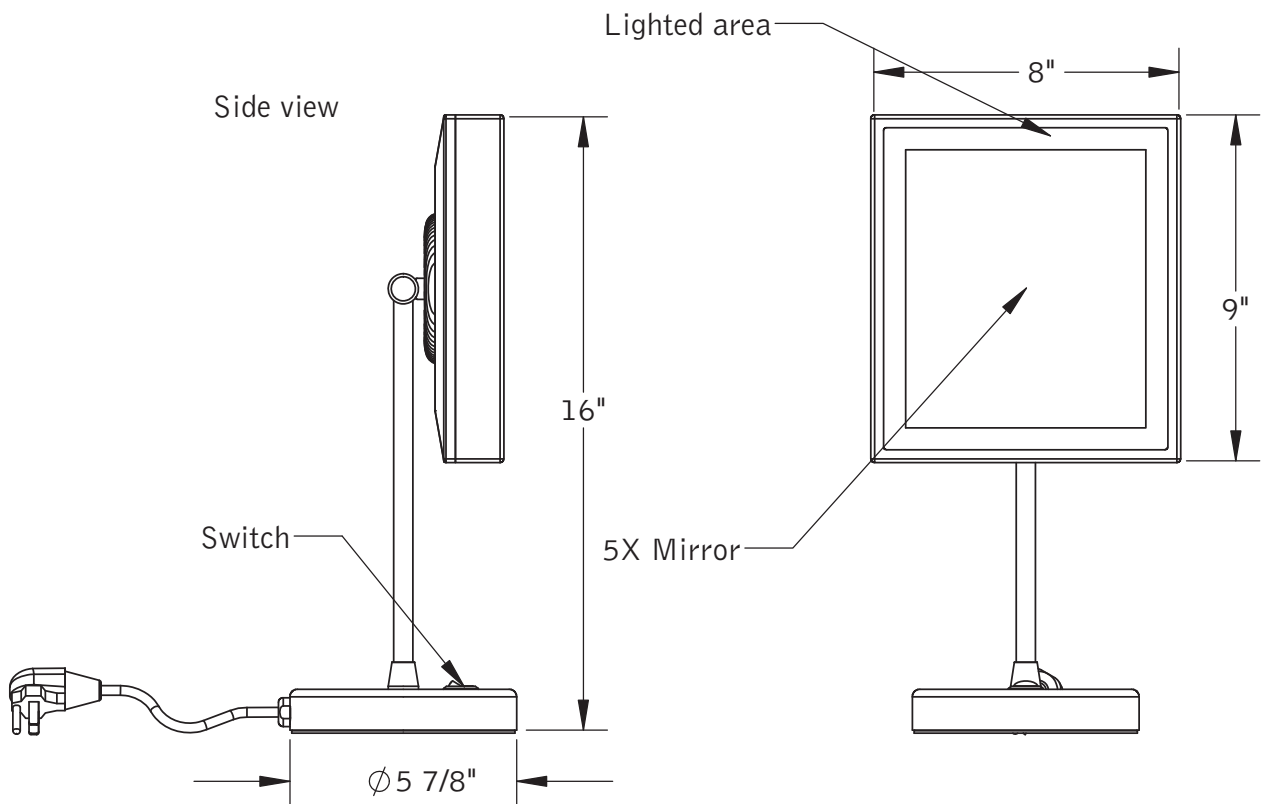

# Baci Junior Mirrors

BJR-120

Top view

Side view

**BJR-120 — Vanity Mirror with Rectangular Body**

**Product Category** Baci Junior Mirrors

**Special Features** Solid brass construction  
Optical quality 5X glass mirror  
High power, natural white LED lighting  
5 year warrantee

**Dimensions** Mirror body 8" wide x 9" high  
OA height 16" x 8" wide  
5 7/8" diameter weighted base  
Furnished wide cord and grounding plug

**Other Models in this Family**

BJR-110

BJR-130

**Basic Model** BJR-120-CHR