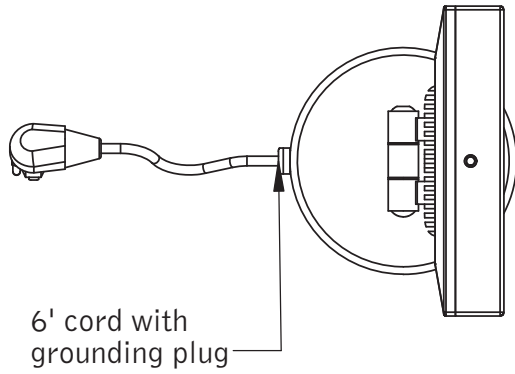

# Baci Junior Mirrors

BJR-120

Top view

Side view

**BJR-120 — Vanity Mirror with Rectangular Body**

**Product Category** Baci Junior Mirrors

**Special Features** Solid brass construction  
Optical quality 5X glass mirror  
High power, natural white LED lighting  
5 year warrantee

**Dimensions** Mirror body 8" wide x 9" high  
OA height 16" x 8" wide  
5 7/8" diameter weighted base  
Furnished wide cord and grounding plug

**Other Models in this Family**

BJR-110

BJR-130

**Basic Model** BJR-120-CHR