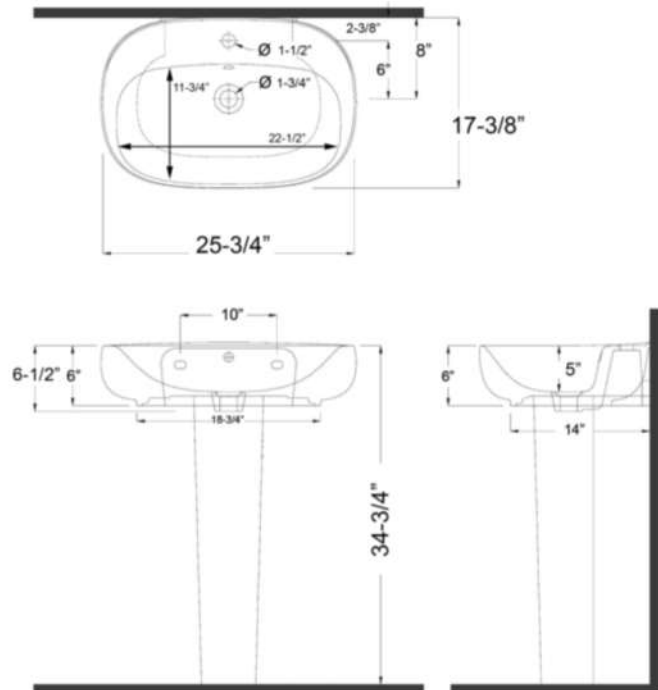

ILLUSION 25-5/8" PEDESTAL LAVATORY

Cat. No.
3-741WH

Faucet not included

W: 25-3/4"
D: 17-3/8"
H: 34-3/4"

Column Dimensions

Length from wall to back of column: 5-3/4"
Top of column: 6-1/4" x 7"
Bottom of column: 5-1/4" x 6"
Column height: 29-1/4"

Interior Dimensions:

Basin Interior: 22-1/2" x 11-3/4"
Basin Depth: 5"
Water depth to overflow: 2-1/2"
Back of basin to center of faucet: 2-3/8"
Back of basin to center of drain: 8"
Mount bolts height: 32-5/8"
Mount holes cc: 10"
Faucet and spout holes: 1-1/2"
Drain hole: 1-3/4"
Flange: 2-3/4" W x 4-1/4" D x 1/2 H

Features:

- ▶ Made of Vitreous China
- ▶ Available pre-drilled for single hole (3-741WH), 4" mini widespread (3-744WH) and 8" widespread faucet (3-748WH)
- ▶ Pre-drilled overflow
- ▶ Back of column is open
- ▶ Bottom of column is open
- ▶ Use with grid drain 5600 or 57080
(**NOT INCLUDED**)
- ▶ Mounting hardware included (T801A)

Colors:

White

Dimensions of fixture are nominal and may vary within the range of tolerances established by ASME Standard A112.19.2.2018. Dimensions and specifications subject to change without notice.