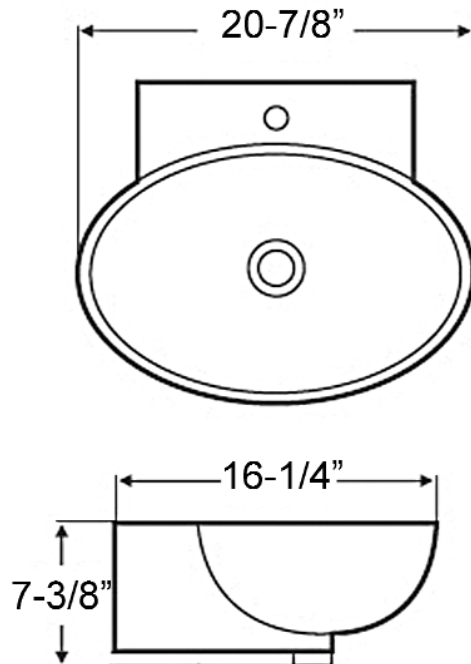

# DECLAN 20" WALL HUNG BASIN

Cat. No  
4-1122

Faucet not included

Mounting hardware

W: 20-7/8"  
D: 16-1/4"  
H: 7-3/8"

Water depth 3-1/2" to overflow

### Interior Dimensions:

Basin Interior:	19-1/2" x 11-1/4"
Basin Depth:	5-1/8"
Back of basin to center of faucet:	2-3/8"
Back of basin to center of drain:	8-1/2"
Mount holes cc:	4-1/4"
Faucet hole diameter:	1-3/8"

### Features:

- ▶ Wall hung basin
- ▶ Made of Vitreous China
- ▶ Pre-drilled with 1-3/8" single faucet hole
- ▶ Pre-drilled overflow
- ▶ Chrome decorative overflow cover included
- ▶ Mounting hardware included
- ▶ Drain not provided

### Colors WH White

Meets or exceeds the following specifications: ASME A112.19.2 2018 and CSA B45.1-18 for ceramic plumbing fixtures.

Dimensions of fixture are nominal and may vary within the range of tolerances established by ASME Standard A112.19.2.2018. Dimensions and specifications subject to change without notice.