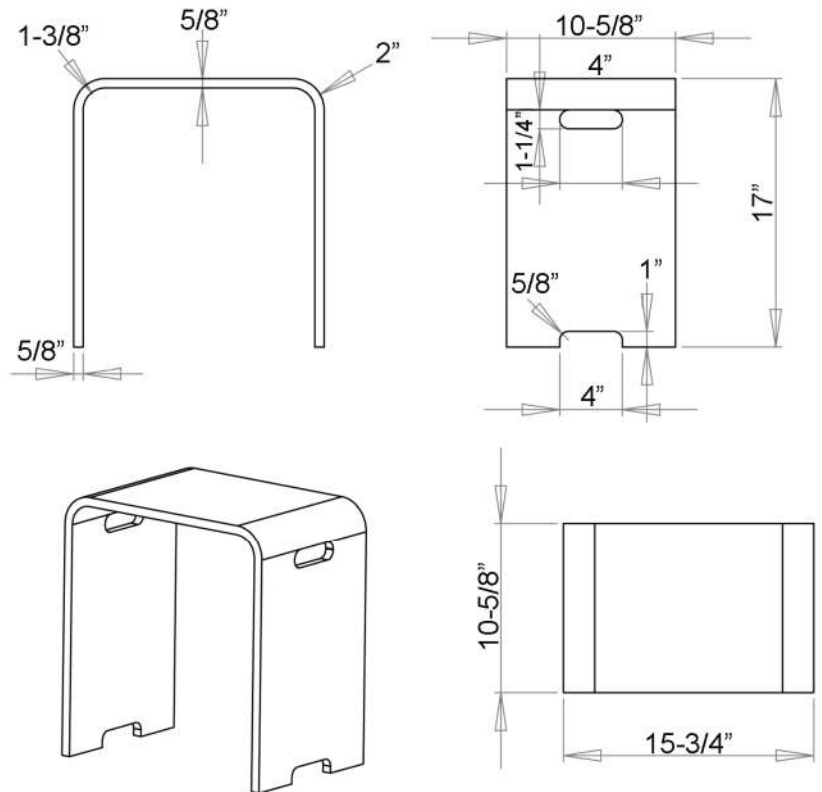

15" RESIN SHOWER STOOL

Cat. No.
6243.

Features:

- ▶ Durable resin construction
- ▶ Available in Matte or Gloss finish
- ▶ Includes convenient cutouts in each side for easy handling
- ▶ For use in or out of shower
- ▶ Maximum weight capacity is 250 lb.

Stool Colors:

MT Matte white
GL Gloss White

Overall Dimensions:

Width: 15-3/4"
Depth: 10-5/8"
Height: 17"

Dimensions of fixture are nominal and may vary. Dimensions and specifications subject to change without notice.