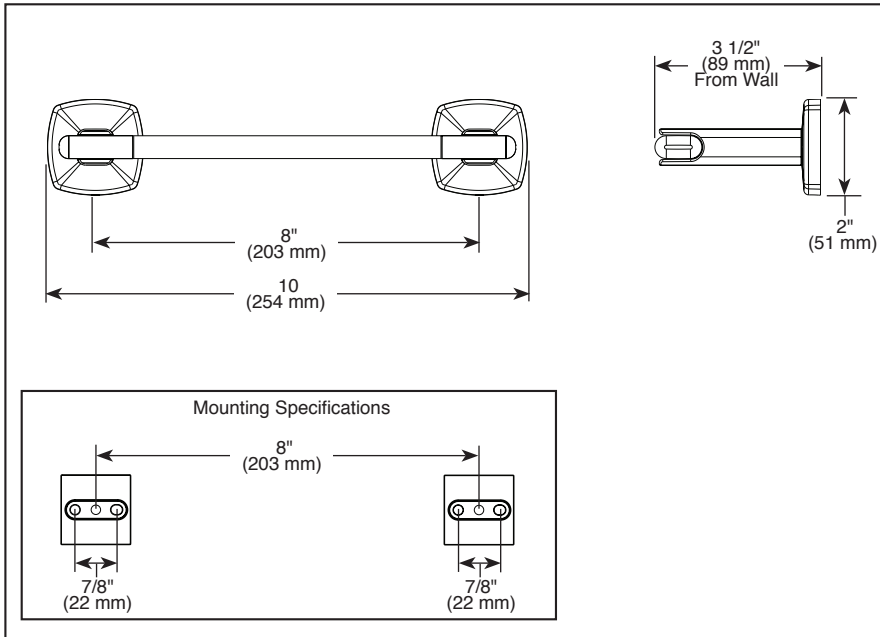

## ACCESSORIES

- Allaria™ Collection
- 8" Towel Bar

Submitted Model No.: \_\_\_\_\_

Specific Features: \_\_\_\_\_

▲ Designate proper finish suffix