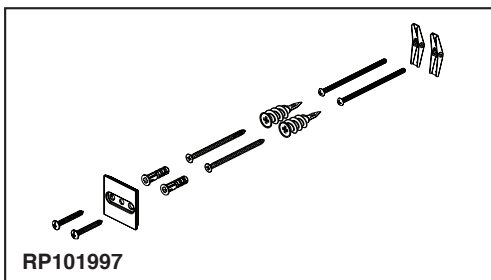

## ACCESSORIES

- Allaria™ Collection
- 8" Towel Bar

Submitted Model No.: \_\_\_\_\_

Specific Features: \_\_\_\_\_

▲ Designate proper finish suffix

### STANDARD SPECIFICATIONS:

- Wood blocking is preferable behind all wall surfaces. If wood blocking is not available, try finding a wood stud to anchor this accessory.
- Mounting hardware and mounting instructions included with product.
- Note: Plastic anchors, screw, toggle bolts, and mounting brackets are included with the mounting hardware.
- All metal construction with available crystal acrylic option