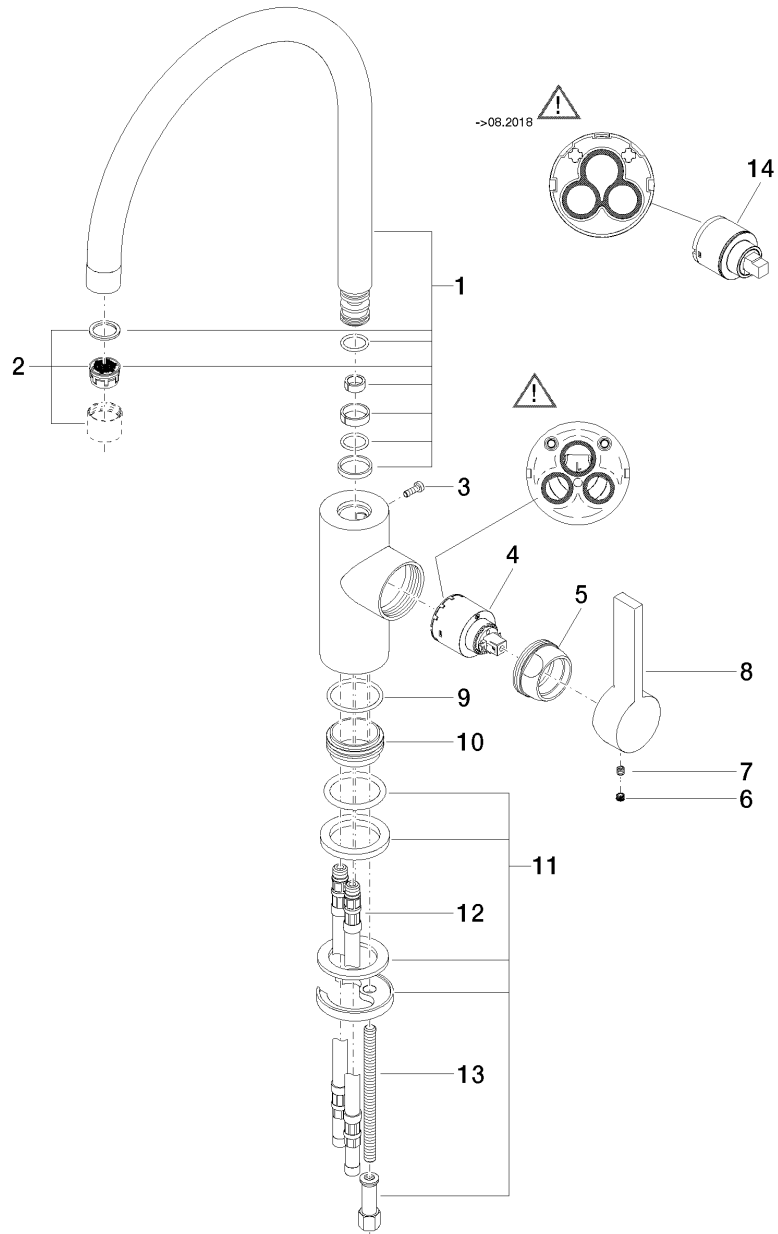

Kitchen

Tara Ultra Single-lever mixer

Article number: 33816875

Product specifications

- **240 mm projection**
- pivotable spout 360°
- air-enriched flow
- height of mixer 393 mm
- height up to aerator 240 mm
- hole diameter 35 mm
- max. flow 8 l/min at 3 bar flow pressure
- lead-free

Surfaces

- chrome 33816875-00
- platinum matt 33816875-06

Exploded assembly drawing

Order quantity

No.	Article number	Name	Installation quantity
1	90282220202ff	spout	1
2	90230100407ff	aerator	1
3	09303008090	screw	1
4	9015050610090	cartridge	1
5	092404107ff	nut	1
6	09312010990	plug	1
7	09311103090	pin	1
8	092079040ff	handle	1
9	09141011990	seal	1
10	092810109-07	ring	1
11	0430110858890	fixing set	1
12	0430040160090	hose	2
13	09311101290	pin	1
14	9015050340090	cartridge	1

Flow rate chart