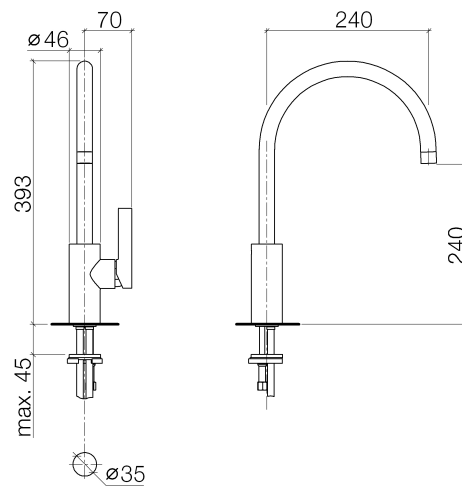

Kitchen

Tara Ultra Single-lever mixer

Article number: 33816875

Product specifications

- **240 mm projection**
- pivotable spout 360°
- air-enriched flow
- height of mixer 393 mm
- height up to aerator 240 mm
- hole diameter 35 mm
- max. flow 8 l/min at 3 bar flow pressure
- lead-free

Surfaces

- chrome 33816875-00
- platinum matt 33816875-06

Exploded assembly drawing

Order quantity

No.	Article number	Name	Installation quantity
1	90282220202ff	spout	1
2	90230100407ff	aerator	1
3	09303008090	screw	1
4	9015050610090	cartridge	1
5	092404107ff	nut	1
6	09312010990	plug	1
7	09311103090	pin	1
8	092079040ff	handle	1
9	09141011990	seal	1
10	092810109-07	ring	1
11	0430110858890	fixing set	1
12	0430040160090	hose	2
13	09311101290	pin	1
14	9015050340090	cartridge	1

Flow rate chart