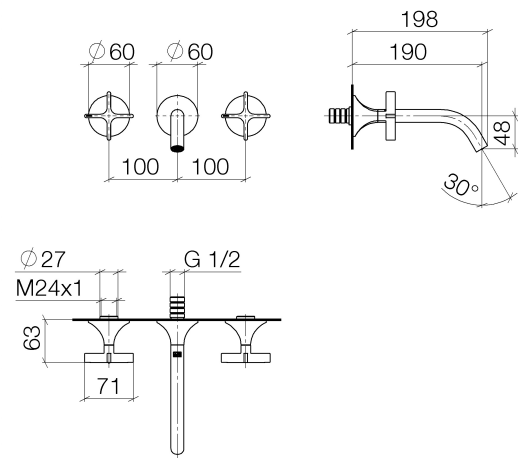

Product specifications

- **190 mm projection**
- fixed spout
- circular, air-enriched flow
- hole diameter valve 37 mm
- hole diameter spout 37 mm
- rosettes \varnothing 60 mm
- max. flow 5.7 l/min
- lead-free

Surfaces

- chrome 36712809-00
- platinum matt 36712809-06
- 36712809-99

Accessories required

- Concealed wall-mounted mixer Centred spout; 35 707 970
- Concealed wall-mounted mixer variable positioning; 35 712 970
- Concealed wall-mounted mixer spout on left; 35 713 970
- Concealed wall-mounted mixer spout on right; 35 714 970

Exploded assembly drawing

**Order quantity**

No.	Article number	Name	Installation quantity
1	9090031570090	top	2
2	09311100890	pin	2
3	09210216390	disc	2
4	90208001100ff	handle (hot)	1
5	0924030811090	extension	1
6	13800809ff	spout	1
7	90208001000ff	handle (cold)	1

Flow rate chart