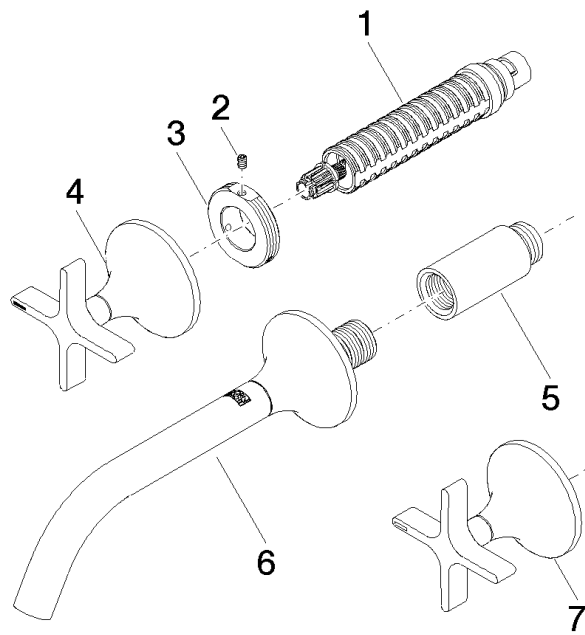

Product specifications

- **190 mm projection**
- fixed spout
- circular, air-enriched flow
- hole diameter valve 37 mm
- hole diameter spout 37 mm
- rosettes \varnothing 60 mm
- max. flow 5.7 l/min
- lead-free

Surfaces

- chrome 36712809-00
- platinum matt 36712809-06
- 36712809-99

Accessories required

- Concealed wall-mounted mixer Centred spout; 35 707 970
- Concealed wall-mounted mixer variable positioning; 35 712 970
- Concealed wall-mounted mixer spout on left; 35 713 970
- Concealed wall-mounted mixer spout on right; 35 714 970

Exploded assembly drawing

**Order quantity**

No.	Article number	Name	Installation quantity
1	9090031570090	top	2
2	09311100890	pin	2
3	09210216390	disc	2
4	90208001100ff	handle (hot)	1
5	0924030811090	extension	1
6	13800809ff	spout	1
7	90208001000ff	handle (cold)	1