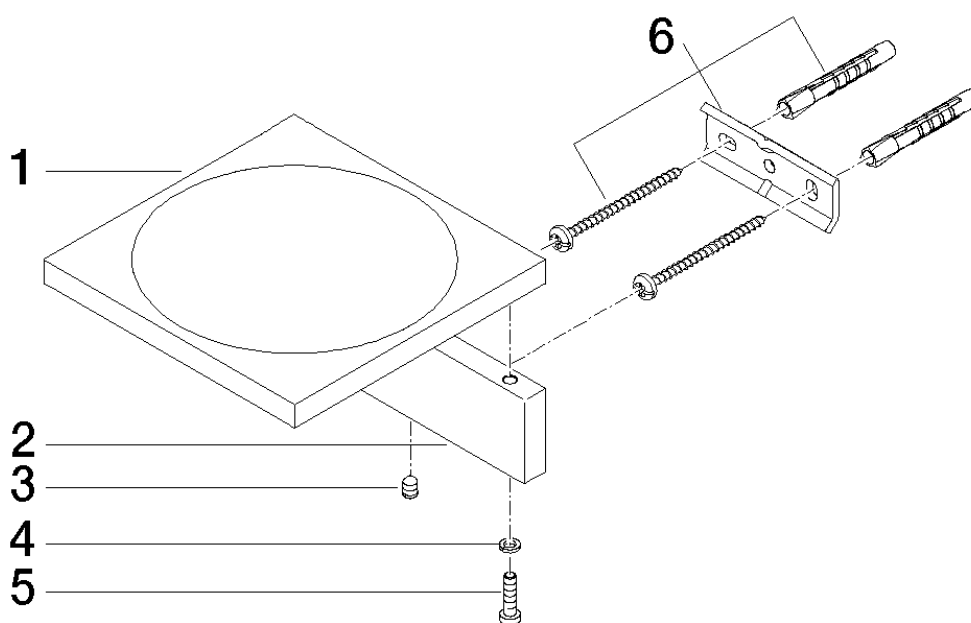

MEM Soap dish, complete

Article number: 83410780

MEM Soap dish, complete

Article number: 83410780

Exploded assembly drawing

MEM Soap dish, complete

Article number: 83410780

Order quantity

No.	Article number	Name	Installation quantity
1	081778601ff	holder	1
2	081778507ff	holder	1
3	0431111120090	pin	1
4	09301102990	disc	2
5	09303006990	screw	2
6	0517207180090	fixing set	1