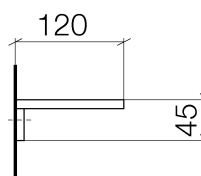

MEM Soap dish, complete

Article number: 83410780

MEM Soap dish, complete

Article number: 83410780

Exploded assembly drawing

MEM Soap dish, complete

Article number: 83410780

Order quantity

No.	Article number	Name	Installation quantity
1	081778601ff	holder	1
2	081778507ff	holder	1
3	0431111120090	pin	1
4	09301102990	disc	2
5	09303006990	screw	2
6	0517207180090	fixing set	1