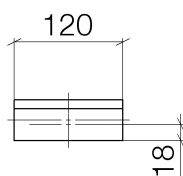

MEM Soap dish, complete

Article number: 83410780

MEM Soap dish, complete

Article number: 83410780

Exploded assembly drawing

MEM Soap dish, complete

Article number: 83410780

Order quantity

No.	Article number	Name	Installation quantity
1	081778601ff	holder	1
2	081778507ff	holder	1
3	0431111120090	pin	1
4	09301102990	disc	2
5	09303006990	screw	2
6	0517207180090	fixing set	1