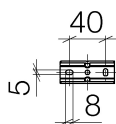

MEM Soap dish, complete

Article number: 83410780

MEM Soap dish, complete

Article number: 83410780

Exploded assembly drawing

MEM Soap dish, complete

Article number: 83410780

Order quantity

No.	Article number	Name	Installation quantity
1	081778601ff	holder	1
2	081778507ff	holder	1
3	0431111120090	pin	1
4	09301102990	disc	2
5	09303006990	screw	2
6	0517207180090	fixing set	1