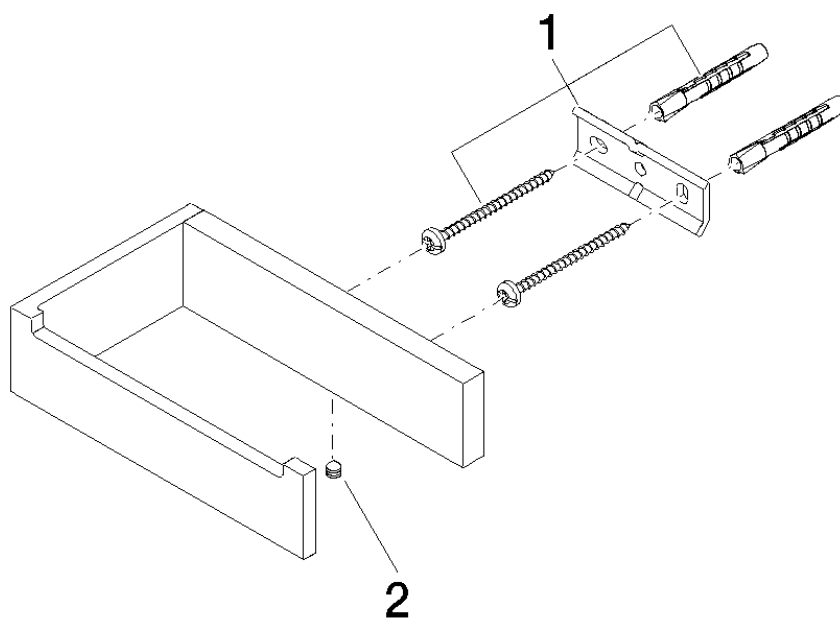

Product specifications

- width 140mm
- height 35 mm
- 85 mm projection

Surfaces

- | | |
|-----------------|-------------|
| • chrome | 83500780-00 |
| • platinum matt | 83500780-06 |
| • platinum | 83500780-08 |
| • Cyprum | 83500780-49 |

Exploded assembly drawing

Order quantity

No.	Article number	Name	Installation quantity
1	0517207180090	fixing set	1
2	0431111120090	pin	1