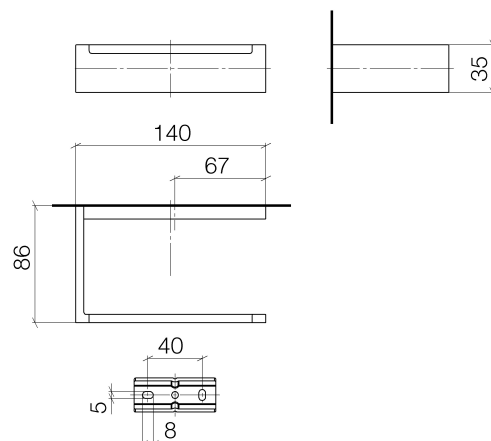

Product specifications

- width 140mm
- height 35 mm
- 85 mm projection

Surfaces

- | | |
|-----------------|-------------|
| • chrome | 83500780-00 |
| • platinum matt | 83500780-06 |
| • platinum | 83500780-08 |
| • Cyprum | 83500780-49 |

Exploded assembly drawing

Order quantity

No.	Article number	Name	Installation quantity
1	0517207180090	fixing set	1
2	0431111120090	pin	1