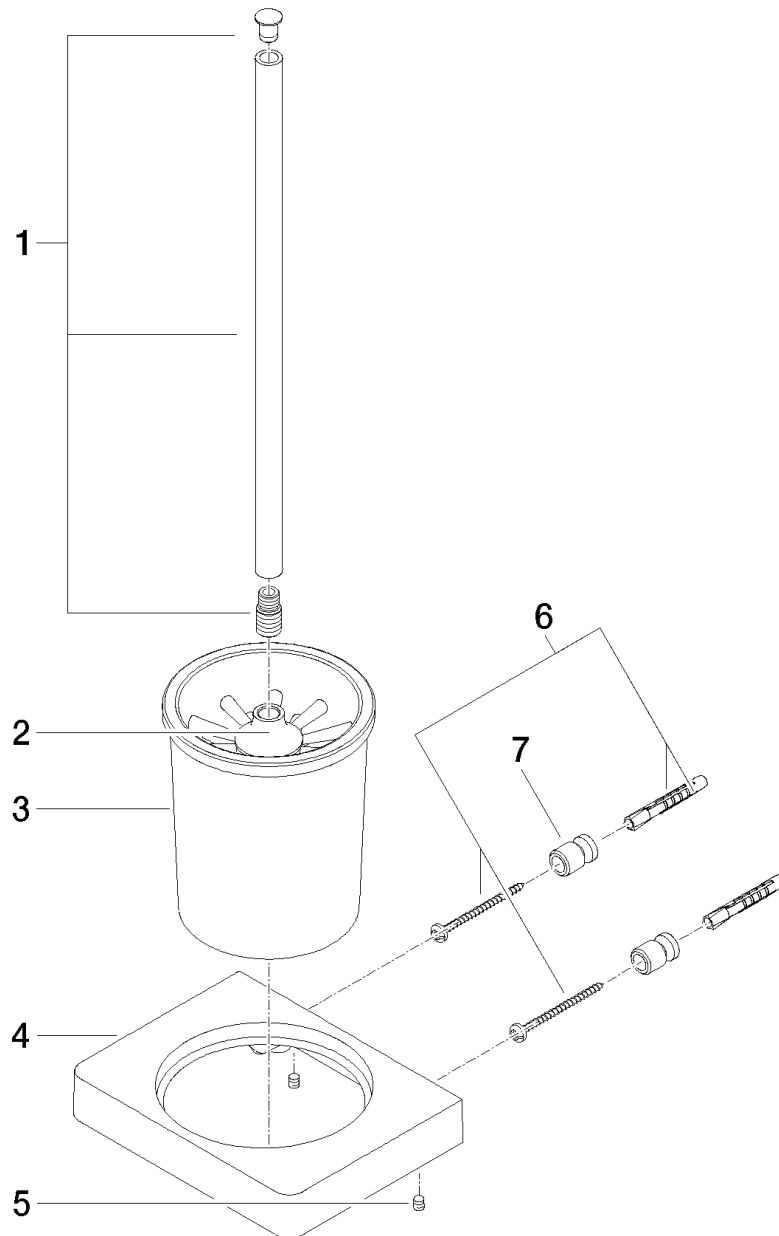

Product specifications

- Frosted glass
- Black brush
- Width 6"
- Height 16-3/8"
- 4-5/8" Projection

Surfaces

- chrome 83900710-00
- matt platinum 83900710-06

Exploded assembly drawing

**Order quantity**

No.	Article number	Name	Installation quantity
1	90209750700ff	handle	1
2	08185060190	brush	1
3	08900400882	glass	1
4	082301506ff	holder	1
5	0431110040090	pin	1
6	0517208010090	accessories	1
7	08172072690	holder	1