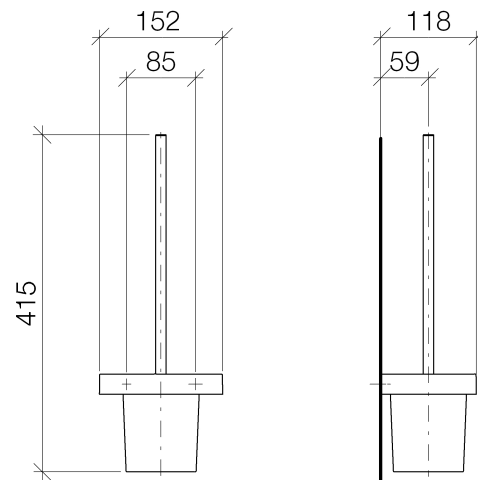

Product specifications

- Frosted glass
- Black brush
- Width 6"
- Height 16-3/8"
- 4-5/8" Projection

Surfaces

- chrome 83900710-00
- matt platinum 83900710-06

Exploded assembly drawing

**Order quantity**

No.	Article number	Name	Installation quantity
1	90209750700ff	handle	1
2	08185060190	brush	1
3	08900400882	glass	1
4	082301506ff	holder	1
5	0431110040090	pin	1
6	0517208010090	accessories	1
7	08172072690	holder	1