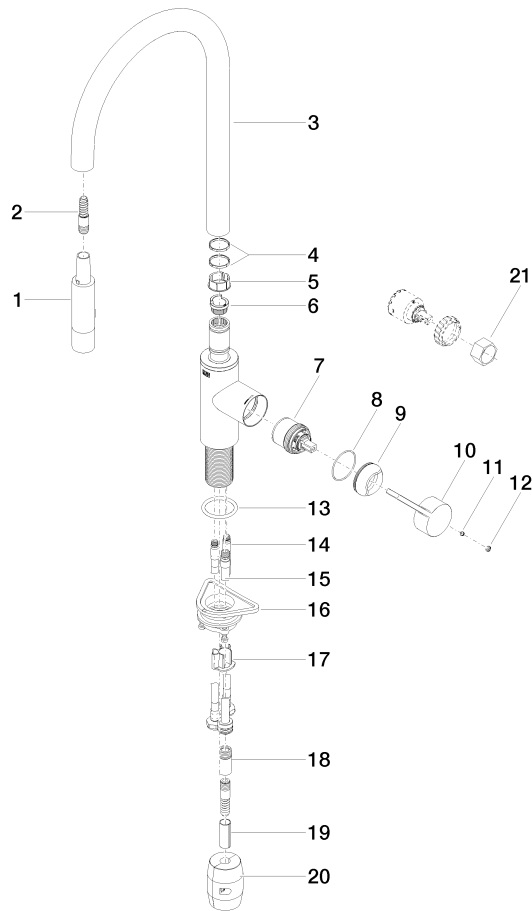

33 870 875

- 240 mm projection
- pivotable spout 360°
- laminar and spray flow
- height of mixer 500 mm
- height up to laminar flow regulator 240 mm
- hole diameter 35 mm
- 2 x pressure hose with 3/8" cap nut
- 1800 mm metal shower hose
- sprayface with anti-scaling system
- max. flow 5.7 l/min at 3 bar flow pressure
- lead-free

Codes & standards

- NSF/ANSI 372

Intrinsic protection against back flow.

Push button locks into spray mode when pressed.
To switch back to laminar flow the water must be turned off.

	Matte Black	33 870 875-33 0010
	Chrome	33 870 875-00 0010
	Brushed Platinum	33 870 875-06 0010
	Platinum	33 870 875-08 0010
	Durabrand (23kt Gold)	33 870 875-09 0010
	Dark Chrome	33 870 875-19 0010
	Brushed Durabrand (23kt Gold)	33 870 875-28 0010
	Brushed Champagne (22kt Gold)	33 870 875-46 0010
	Champagne (22kt Gold)	33 870 875-47 0010
	Brushed Chrome	33 870 875-93 0010
	Brushed Dark Platinum	33 870 875-99 0010

Recommended miscellaneous

	AIR SWITCH Control button	10 713 970-33
---	----------------------------------	---------------

33 870 875

Flow rate chart

Codes & Standards

ADA

ASME
A112.18.1/CSA
B125.1

California Energy
Commission
(CEC)

NSF/ANSI 372

NSF/ANSI/CAN
61

33 870 875

Spare parts list

No.	Item Number	Name	Quantity used	Delivery time
1	04 12 11 148 00-33	shower	1	10
2	04 30 02 120 00-85	hose	1	30
3	90 28 22 304 00-33	spout	1	2
4	09 28 10 160 90	ring	2	2
5	09 18 40 186 90	sleeve	1	2
6	09 30 11 203 90	ring	1	2
7	90 15 05 064 02 90	cartridge	1	2
8	09 14 10 190 90	seal	1	2
9	09 28 30 030-33	cover	1	2
10	09 20 87 020-33	handle	1	2
11	09 31 11 063 90	pin	1	10
12	90 31 20 087 00-33	plug	1	30
13	09 14 10 036 90	seal	1	2
14	04 30 04 103 00 90	hose	2	2
15	04 28 20 067 00 90	pipe	1	2
16	04 30 11 040 00 90	fixing set	1	2
17	09 20 93 056 90	insert	1	2
18	90 24 03 253 01 90	adaptor	1	2
19	09 30 03 038 90	hose	1	2
20	04 21 50 010 00 90	accessories	1	2
21	09 30 09 031 90	key	1	60