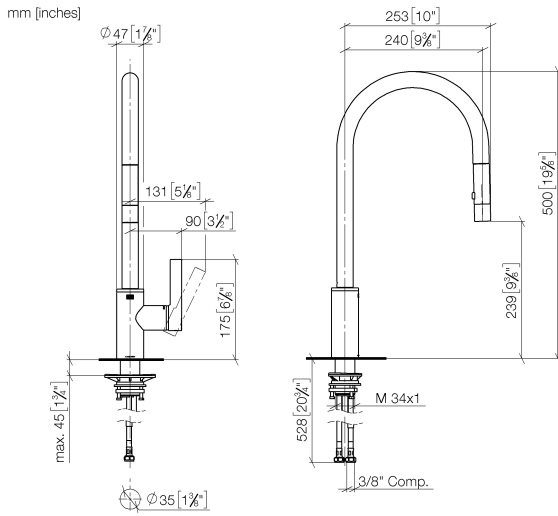

33 870 875

- 240 mm projection
- pivotable spout 360°
- laminar and spray flow
- height of mixer 500 mm
- height up to laminar flow regulator 240 mm
- hole diameter 35 mm
- 2 x pressure hose with 3/8" cap nut
- 1800 mm metal shower hose
- sprayface with anti-scaling system
- max. flow 5.7 l/min at 3 bar flow pressure
- lead-free

Recommended miscellaneous

	Swivel limitation set	12 823 970 90
---	------------------------------	---------------

Recommended miscellaneous

	Dispenser without rosette	82 424 970-33
---	----------------------------------	---------------

Recommended miscellaneous

	AIR SWITCH Control button	10 713 970-33
---	----------------------------------	---------------

33 870 875

Flow rate chart

Codes & Standards

ADA

ASME
A112.18.1/CSA
B125.1

California Energy
Commission
(CEC)

NSF/ANSI 372

NSF/ANSI/CAN
61

33 870 875

Spare parts list

No.	Item Number	Name	Quantity used	Delivery time
1	04 12 11 148 00-33	shower	1	10
2	04 30 02 120 00-85	hose	1	30
3	90 28 22 304 00-33	spout	1	2
4	09 28 10 160 90	ring	2	2
5	09 18 40 186 90	sleeve	1	2
6	09 30 11 203 90	ring	1	2
7	90 15 05 064 02 90	cartridge	1	2
8	09 14 10 190 90	seal	1	2
9	09 28 30 030-33	cover	1	2
10	09 20 87 020-33	handle	1	2
11	09 31 11 063 90	pin	1	10
12	90 31 20 087 00-33	plug	1	30
13	09 14 10 036 90	seal	1	2
14	04 30 04 103 00 90	hose	2	2
15	04 28 20 067 00 90	pipe	1	2
16	04 30 11 040 00 90	fixing set	1	2
17	09 20 93 056 90	insert	1	2
18	90 24 03 253 01 90	adaptor	1	2
19	09 30 03 038 90	hose	1	2
20	04 21 50 010 00 90	accessories	1	2
21	09 30 09 031 90	key	1	60