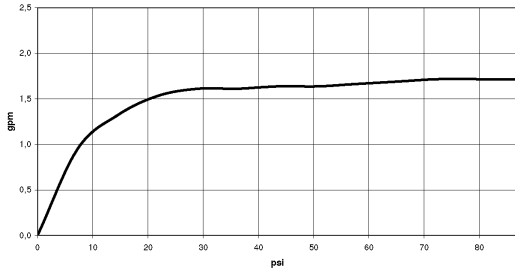

## Dimensional drawing

All dimensions in mm / inch = mm x 0,0394

Shower - Lissé  
Rain shower wall-mounted - polished chrome  
Article number: 28 679 970-00 0010

### Flow rate chart