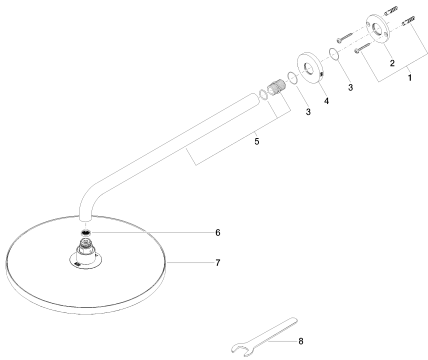

## Shower - Lissé

Rain shower wall-mounted - polished chrome

Article number: 28 679 970-00 0010

- 17-3/4" Projection
- Stream: Rain
- Descaling system
- Rain shower Ø 11-3/4"
- Flange diameter 2-3/8"
- 1/2" connection
- Water flow rate limited to max. 1.8 gpm

## Dimensional drawing

All dimensions in mm / inch = mm x 0,0394

Shower - Lissé  
Rain shower wall-mounted - polished chrome  
Article number: 28 679 970-00 0010

## Shower - Lissé

Rain shower wall-mounted - polished chrome

Article number: 28 679 970-00 0010

### Required article

35 085 970-90 0010

Concealed wall elbow -

Shower - Lissé  
 Rain shower wall-mounted - polished chrome  
 Article number: 28 679 970-00 0010

Spare parts list

Number	Item Number	Designation	Number of units
1	04 30 31 032 00 90	fixing set	1
2	09 17 20 120 90	holder	1
3	09 14 10 150 90	seal	2
4	09 27 97 015-00	rosette	1
5	90 11 03 070 00-00	pipe	1
6	09 23 01 075 90	insert	1
7	04 12 05 091 10-00	shower	1
8	09 30 09 069 90	key	1