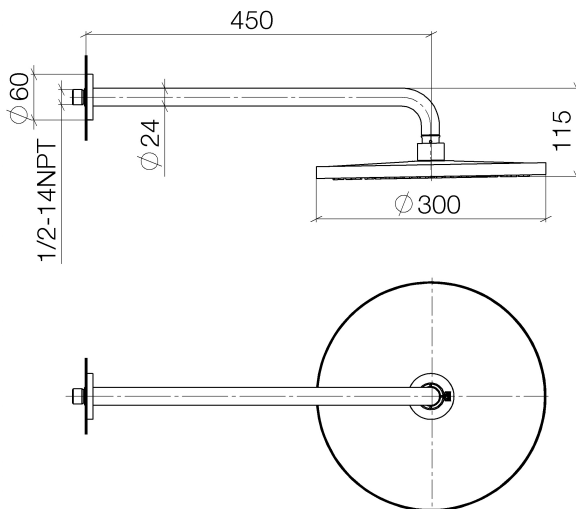

## Shower - Lissé

Rain shower wall-mounted - polished chrome

Article number: 28 679 970-00 0010

- 17-3/4" Projection
- Stream: Rain
- Descaling system
- Rain shower Ø 11-3/4"
- Flange diameter 2-3/8"
- 1/2" connection
- Water flow rate limited to max. 1.8 gpm

## Dimensional drawing

All dimensions in mm / inch = mm x 0,0394

Shower - Lissé  
Rain shower wall-mounted - polished chrome  
Article number: 28 679 970-00 0010

## Shower - Lissé

Rain shower wall-mounted - polished chrome

Article number: 28 679 970-00 0010

### Required article

35 085 970-90 0010

Concealed wall elbow -

Shower - Lissé  
 Rain shower wall-mounted - polished chrome  
 Article number: 28 679 970-00 0010

Spare parts list

Number	Item Number	Designation	Number of units
1	04 30 31 032 00 90	fixing set	1
2	09 17 20 120 90	holder	1
3	09 14 10 150 90	seal	2
4	09 27 97 015-00	rosette	1
5	90 11 03 070 00-00	pipe	1
6	09 23 01 075 90	insert	1
7	04 12 05 091 10-00	shower	1
8	09 30 09 069 90	key	1