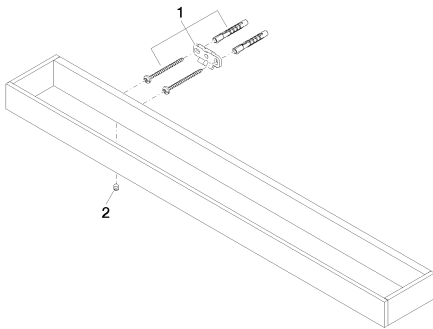

Bathtub - MEM
Towel bar - polished chrome
Article number: 83 060 780-00

Other surface finishes

More custom finish options are available via special production (xTra Service). Please see our finish matrix for availability and pricing or contact a Dornbracht representative.

Spare parts list

Number	Item Number	Designation	Number of units