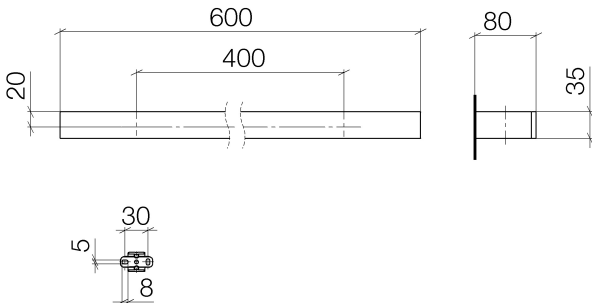

Bathtub - MEM

Towel bar - polished chrome

Article number: 83 060 780-00

- Center to center 15-3/4"
- Width 23-5/8"
- Height 1-3/8"
- 3-1/8" Projection

polished chrome

Dimensional drawing

All dimensions in mm / inch = mm x 0,0394

Bathtub - MEM

Towel bar - polished chrome

Article number: 83 060 780-00

Bathtub - MEM
Towel bar - polished chrome
Article number: 83 060 780-00

Other surface finishes

platinum matte
83 060 780-06

platinum
83 060 780-08