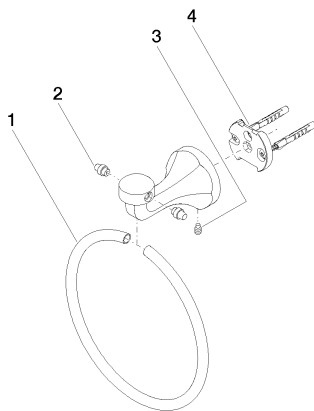

Sink - Madison
Towel ring round - polished chrome
Article number: 83 200 361-00

- Width 7-1/4"
- Flange diameter 2-3/8"
- 3-7/8" Projection

polished chrome

Dimensional drawing

All dimensions in mm / inch = mm x 0,0394

Sink - Madison

Towel ring round - polished chrome

Article number: 83 200 361-00

Sink - Madison
Towel ring round - polished chrome
Article number: 83 200 361-00

Other surface finishes

platinum matte
83 200 361-06

Spare parts list

Number	Item Number	Designation	Number of units
1	08 18 80 503-00	ring	1
2	08 31 20 550 90	plug	2
3	04 31 11 140 00 90	pin	1
4	05 17 97 507 00 90	fixing set	1