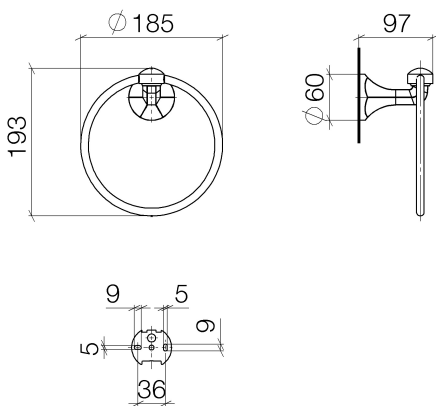

Sink - Madison
Towel ring round - polished chrome
Article number: 83 200 361-00

- Width 7-1/4"
- Flange diameter 2-3/8"
- 3-7/8" Projection

polished chrome

Dimensional drawing

All dimensions in mm / inch = mm x 0,0394

Sink - Madison

Towel ring round - polished chrome

Article number: 83 200 361-00

Sink - Madison
Towel ring round - polished chrome
Article number: 83 200 361-00

Other surface finishes

platinum matte
83 200 361-06

Spare parts list

Number	Item Number	Designation	Number of units
1	08 18 80 503-00	ring	1
2	08 31 20 550 90	plug	2
3	04 31 11 140 00 90	pin	1
4	05 17 97 507 00 90	fixing set	1