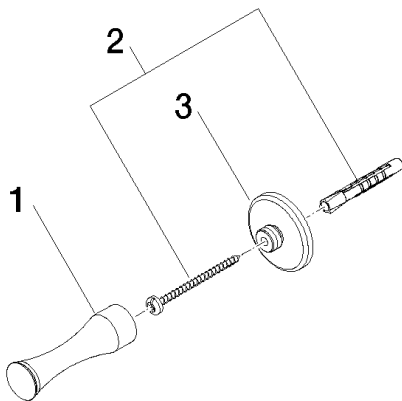

Bathtub - Madison
Hook - polished chrome
Article number: 83 252 970-00

- 3" Projection

polished chrome

Dimensional drawing

All dimensions in mm / inch = mm x 0,0394

Bathtub - Madison

Hook - polished chrome

Article number: 83 252 970-00

Bathtub - Madison
Hook - polished chrome
Article number: 83 252 970-00

Other surface finishes

platinum matte
83 252 970-06

platinum
83 252 970-08

Durabrass
83 252 970-09

Brushed Durabrass
83 252 970-28

Dark Platinum matte
83 252 970-99

More custom finish options are available via special production (xTra Service). Please see our finish matrix for availability and pricing or contact a Dornbracht representative.

Spare parts list

Number	Item Number	Designation	Number of units
1	08 18 60 504-00	hook	1
2	05 30 31 025 00 90	fixing set	1
3	08 30 11 550-00	holder	1