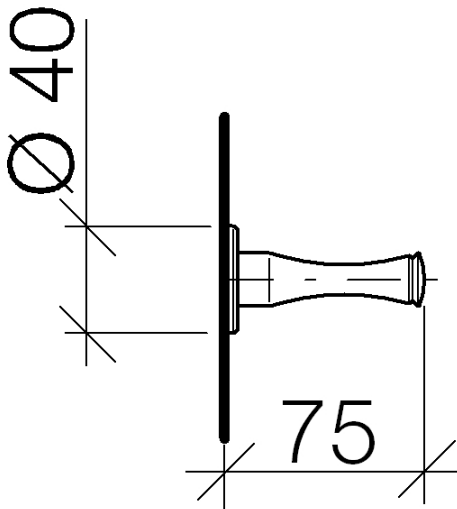

Bathtub - Madison
Hook - polished chrome
Article number: 83 252 970-00

- 3" Projection

polished chrome

Dimensional drawing

All dimensions in mm / inch = mm x 0,0394

Bathtub - Madison

Hook - polished chrome

Article number: 83 252 970-00

Bathtub - Madison
Hook - polished chrome
Article number: 83 252 970-00

Other surface finishes

platinum matte
83 252 970-06

platinum
83 252 970-08

Durabrass
83 252 970-09

Brushed Durabrass
83 252 970-28

Dark Platinum matte
83 252 970-99