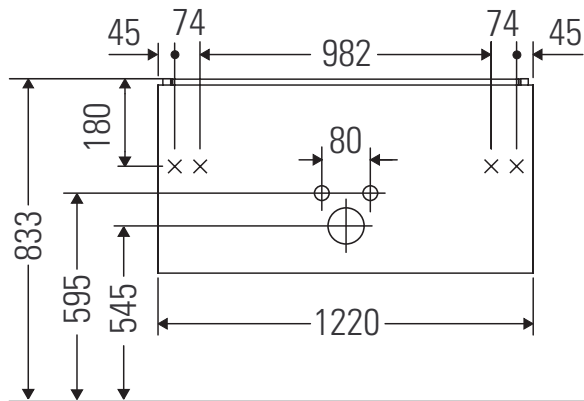

L-Cube

LC 6143

Mounting instructions

W mm	X mm
17	833

ME by Starck # 233612 / # 236112..00

W mm	X mm
17	833

ME by Starck # 236112..24

Instructions for use