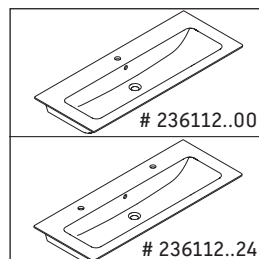

L-Cube

LC 6143

Mounting instructions

W mm	X mm
17	833

ME by Starck # 233612 / # 236112..00

W mm	X mm
17	833

ME by Starck # 236112..24

Instructions for use