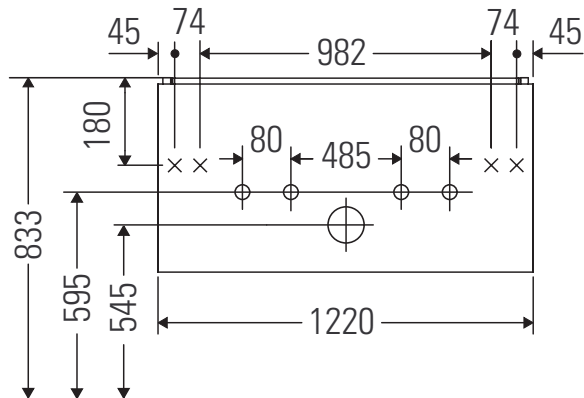

L-Cube

LC 6143

Mounting instructions

W mm	X mm
17	833

ME by Starck # 233612 / # 236112..00

W mm	X mm
17	833

ME by Starck # 236112..24

Instructions for use