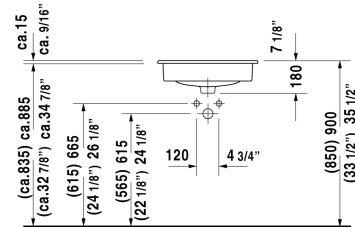

D-Code Vanity basin & # 0337540000 / 0337540030

| < 21 1/2" Inch > |

Vanity basin	Dimension	Weight	Order number
drop-in basin, with overflow, with faucet deck, cUPC® listed*, 21 1/2" Inch			
Colors			
00 White			
Variant			
●	21 1/2" x 17 1/8" Inch	25 lb	0337540000
●●●	21 1/2" x 17 1/8" Inch	25 lb	0337540030
Infobox			
* Complies with following standards: ASME A112.19.2/CSA B45.1			
Suitable products			
Vanity unit wall-mounted 1 pull-out compartment, countertop including one cut-out, for 1 vanity basin centered, 31 1/2" x 21 5/8" Inch	31 1/2" x 21 5/8" Inch		KT6794
Vanity unit wall-mounted 1 pull-out compartment, countertop including one cut-out, for 1 vanity basin centered, 39 3/8" x 21 5/8" Inch	39 3/8" x 21 5/8" Inch		KT6795
Vanity unit wall-mounted 1 pull-out compartment, countertop including one cut-out, for 1 vanity basin centered, 47 1/4" x 21 5/8" Inch	47 1/4" x 21 5/8" Inch		KT6796
Vanity unit wall-mounted 2 pull-out compartments, 1 countertop with one cut-out or two cut-outs, for 1 or 2 vanity basin(s), 55 1/8" x 21 5/8" Inch	55 1/8" x 21 5/8" Inch		KT6797 B/L/R
Vanity unit wall-mounted 2 drawers, upper drawer including cut-out for siphon and siphon cover, countertop including one cut-out, for 1 vanity basin centered, 31 1/2" x 21 5/8" Inch	31 1/2" x 21 5/8" Inch		KT6754
Vanity unit wall-mounted 2 drawers, upper drawer including cut-out for siphon and siphon cover, countertop including one cut-out, for 1 vanity basin centered, 39 3/8" x 21 5/8" Inch	39 3/8" x 21 5/8" Inch		KT6755
Vanity unit wall-mounted 2 drawers, upper drawer including cut-out for siphon and siphon cover, countertop including one cut-out, for 1 vanity basin centered, 47 1/4" x 21 5/8" Inch	47 1/4" x 21 5/8" Inch		KT6756

All drawings contain the necessary measurements which are subject to standard tolerances. They are stated in inch & mm and are non-binding. Exact measurements, in particular for customized installation scenarios, can only be taken from the finished ceramic piece.