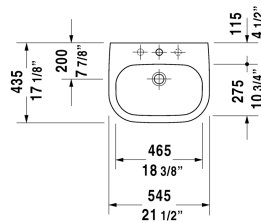

D-Code Vanity basin & # 0337540000 / 0337540030

| < 21 1/2" Inch > |

Vanity basin	Dimension	Weight	Order number
drop-in basin, with overflow, with faucet deck, cUPC® listed*, 21 1/2" Inch			
Colors			
00 White			
Variant			
●	21 1/2" x 17 1/8" Inch	25 lb	0337540000
●●●	21 1/2" x 17 1/8" Inch	25 lb	0337540030
Infobox			
* Complies with following standards: ASME A112.19.2/CSA B45.1			
Suitable products			
Vanity unit wall-mounted 1 pull-out compartment, countertop including one cut-out, for 1 vanity basin centered, 31 1/2" x 21 5/8" Inch	31 1/2" x 21 5/8" Inch		KT6794
Vanity unit wall-mounted 1 pull-out compartment, countertop including one cut-out, for 1 vanity basin centered, 39 3/8" x 21 5/8" Inch	39 3/8" x 21 5/8" Inch		KT6795
Vanity unit wall-mounted 1 pull-out compartment, countertop including one cut-out, for 1 vanity basin centered, 47 1/4" x 21 5/8" Inch	47 1/4" x 21 5/8" Inch		KT6796
Vanity unit wall-mounted 2 pull-out compartments, 1 countertop with one cut-out or two cut-outs, for 1 or 2 vanity basin(s), 55 1/8" x 21 5/8" Inch	55 1/8" x 21 5/8" Inch		KT6797 B/L/R
Vanity unit wall-mounted 2 drawers, upper drawer including cut-out for siphon and siphon cover, countertop including one cut-out, for 1 vanity basin centered, 31 1/2" x 21 5/8" Inch	31 1/2" x 21 5/8" Inch		KT6754
Vanity unit wall-mounted 2 drawers, upper drawer including cut-out for siphon and siphon cover, countertop including one cut-out, for 1 vanity basin centered, 39 3/8" x 21 5/8" Inch	39 3/8" x 21 5/8" Inch		KT6755
Vanity unit wall-mounted 2 drawers, upper drawer including cut-out for siphon and siphon cover, countertop including one cut-out, for 1 vanity basin centered, 47 1/4" x 21 5/8" Inch	47 1/4" x 21 5/8" Inch		KT6756

All drawings contain the necessary measurements which are subject to standard tolerances. They are stated in inch & mm and are non-binding. Exact measurements, in particular for customized installation scenarios, can only be taken from the finished ceramic piece.