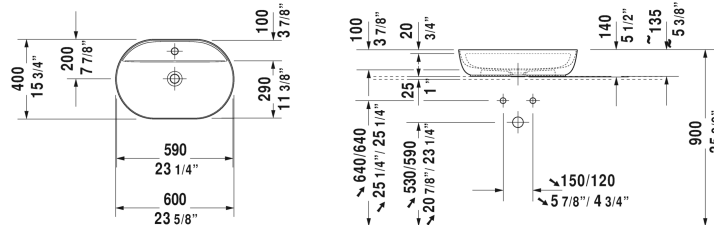

Luv Washbowl & # 038060..00 / 038060..00 / 038060..00 / 038060..00

< 23 5/8" Inch >

Washbowl	Dimension	Weight	Order number
ground, without overflow, with faucet deck, ceramic covered slotted waste included, hardware included, 23 5/8" Inch			
Colors			
00 White 21 White/Sand Satin matt 23 White/Grey Satin matt 26 White/White Satin Matt			
Variant			
● inside color White, outside color White	23 5/8" x 15 3/4" Inch	22.7 lb	038060..00
● inside color White, outside color Sand Satin Matt	23 5/8" x 15 3/4" Inch	22.7 lb	038060..00
● inside color White, outside color Gray Satin Matt	23 5/8" x 15 3/4" Inch	22.7 lb	038060..00
● inside color White, outside color White Satin Matt	23 5/8" x 15 3/4" Inch	22.7 lb	038060..00
Infobox			
Made of DuraCeram, * When using this siphon please observe outlet height from upper surface of finished floor to center of outlet in accordance with the technical specification sheet			
Sanitary ceramics with the special WonderGliss surface finish will remain clean and attractive-looking for a long time to come. When ordering WonderGliss please add a "1" as eleventh digit to the model number.			
Design Siphon		3.3 lb	005036
Suitable products			
Vanity unit wall-mounted 1 pull-out compartment, countertop including one cut-out, for 1 above-counter basin centered, 31 1/2" x 21 5/8" Inch	31 1/2" x 21 5/8" Inch		KT6694
Vanity unit wall-mounted 1 pull-out compartment, countertop including one cut-out, for 1 above-counter basin centered, 39 3/8" x 21 5/8" Inch	39 3/8" x 21 5/8" Inch		KT6695
Vanity unit wall-mounted 1 pull-out compartment, countertop including one cut-out, for 1 above-counter basin centered, 47 1/4" x 21 5/8" Inch	47 1/4" x 21 5/8" Inch		KT6696