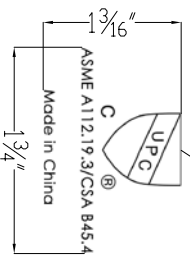

### Memuru River serie

NO	DESCRIPTION	QTY	MATERIAL	SIZE
1	Linear drain cover	1	SUS304	31 3/4" x 2 3/4" x 3/4" (14G)
2	plastic connectors	4	PP	ø 3/8" x 9/16"
3	Linear drain stand	1	SUS304	32" x 3" x 3/8" (18G)
4	mounting brackets	2	composite material	ø 1 7/8" x 1 1/8"