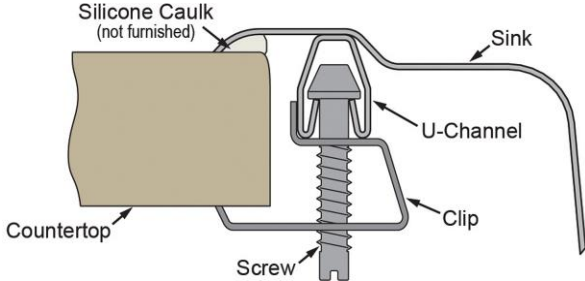

PRODUCT SPECIFICATIONS

Dayton Stainless Steel 33" x 22" x 8-1/16", Equal Single Bowl Drop-in Sink. Sink is manufactured from 20 gauge 300 series Stainless Steel with a Elite Satin finish, Center drain placement, and Bottom only pads.

Installation Type:	Drop-in
Material:	300 series Stainless Steel
Finish:	Elite Satin
Gauge:	20
Sound Deadening:	Bottom only pads
Number of Bowls:	1
Sink Dimensions:	33" x 22" x 8-1/16"
Bowl 1 Dimensions:	28" x 15-3/4" x 7-7/8"
Drain Size:	3-1/2" (89mm)
Drain Location:	Center
Minimum Cabinet Size:	36"
Mounting Hardware:	Part # 64090012 included for countertops up to 3/4" (19mm) thick
Cutout Template #:	1000001189

Template is available for download at [elkay.com](#)

Cutout Dimensions for Top Mount Installation:

32-3/8" x 21-3/8" (822mm x 543mm) with 1-1/2" (38mm) corner radius

Installation Profile:

OPTIONAL ACCESSORIES