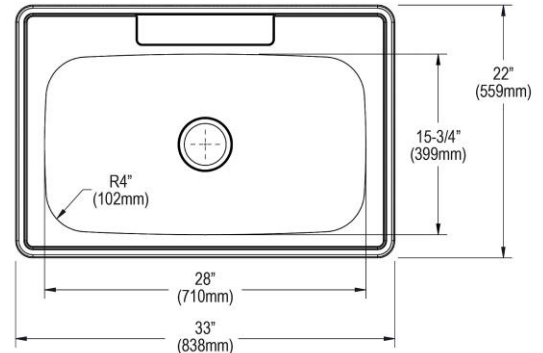

AMERICAN PRIDE. A LIFETIME TRADITION.

Like your family, the Elkay family has values and traditions that endure. For almost a century, Elkay has been a family-owned and operated company, providing thousands of jobs that support our families and communities.

Sinks are listed by IAPMO® as meeting the applicable requirements of the Uniform Plumbing Code®, International Plumbing Code®, and National Plumbing Code of Canada.

[Clean and Care Manual (PDF)](#)
[Installation Instructions (PDF)](#)
[Warranty (PDF)](#)

Similar models are available with: master pack quantities