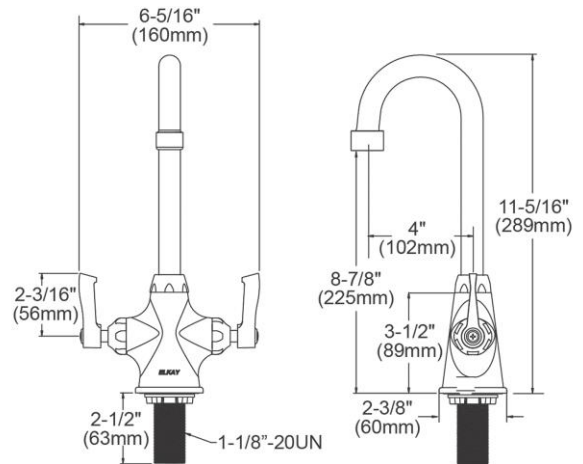

PART: _____ QTY: _____
PROJECT: _____
CONTACT: _____
DATE: _____
NOTES: _____
APPROVAL: _____

In keeping with our policy of continuing product improvement, Elkay reserves the right to change product specifications without notice. Please visit elkay.com for the most current version of Elkay product specification sheets. This specification describes an Elkay product with design, quality, and functional benefits to the user. When making a comparison of other producers' offerings, be certain these features are not overlooked.