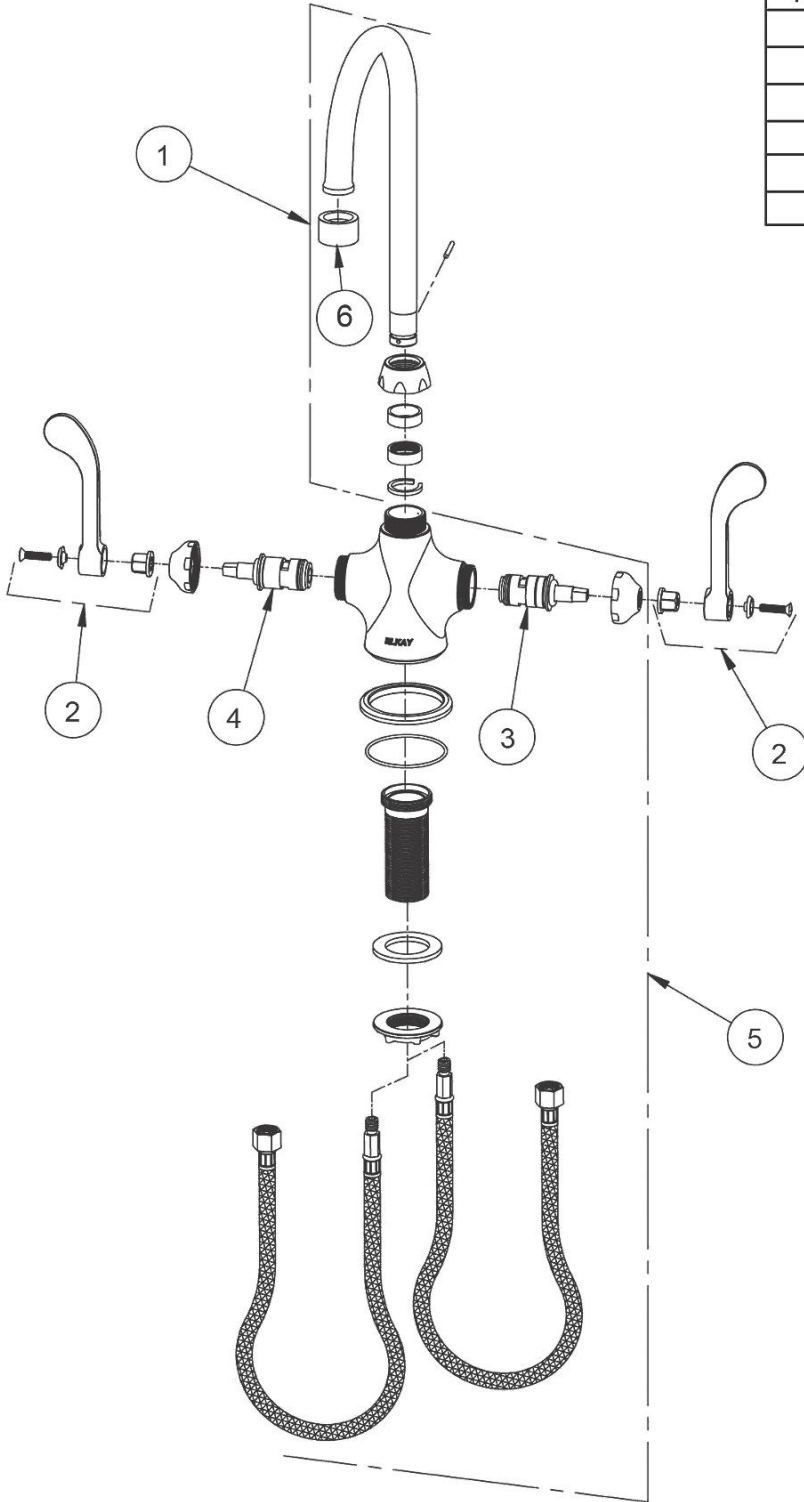

PRODUCT SPECIFICATIONS

Elkay Single Hole with Concealed Deck Faucet with 4" Gooseneck Spout 2" Lever Handles Chrome. Faucet has a flow rate of 1.5 GPM, and is made of Chrome-plated Brass material, with a Quarter Turn Ceramic Disc valve. Faucet requires 1 faucet holes.

Mounting Type:	Deck Mount
Special Features:	Low Flow Solid Brass Construction Spout Swing Restriction Pin
Finish:	Chrome (CR)
Handle Type:	2" Lever Handle
Deck Clearance:	8-7/8"
Spout Reach:	4"
Spout Height:	11-5/16"
Hole Drillings:	1
Material:	Chrome-plated Brass
Valve Type:	Quarter Turn Ceramic Disc
Valve Connection:	1 1/8" Unified Screw Thread, Standard Series
Flow Rate:	1.5 GPM
Spout Type:	Gooseneck

Product Compliance: ADA & ICC A117.1
ASME A112.18.1/CSA B125.1
NSF 61
NSF 372 (lead free)

Complies with ADA & ICC A117.1 accessibility requirements when installed according to the requirements outlined in these standards.

ITEM	IND. PART	DESCRIPTION
1	A55397	Spout
2	45918C	Handle, 2"
3	45923C	Right Cold Cartridge
4	45924C	Left Hot Cartridge
5	45915C	Body
6	LK734	2.2 GPM VR Aerator

In keeping with our policy of continuing product improvement, Elkay reserves the right to change product specifications without notice. Please visit elkay.com for the most current version of Elkay product specification sheets. This specification describes an Elkay product with design, quality, and functional benefits to the user. When making a comparison of other producers' offerings, be certain these features are not overlooked.