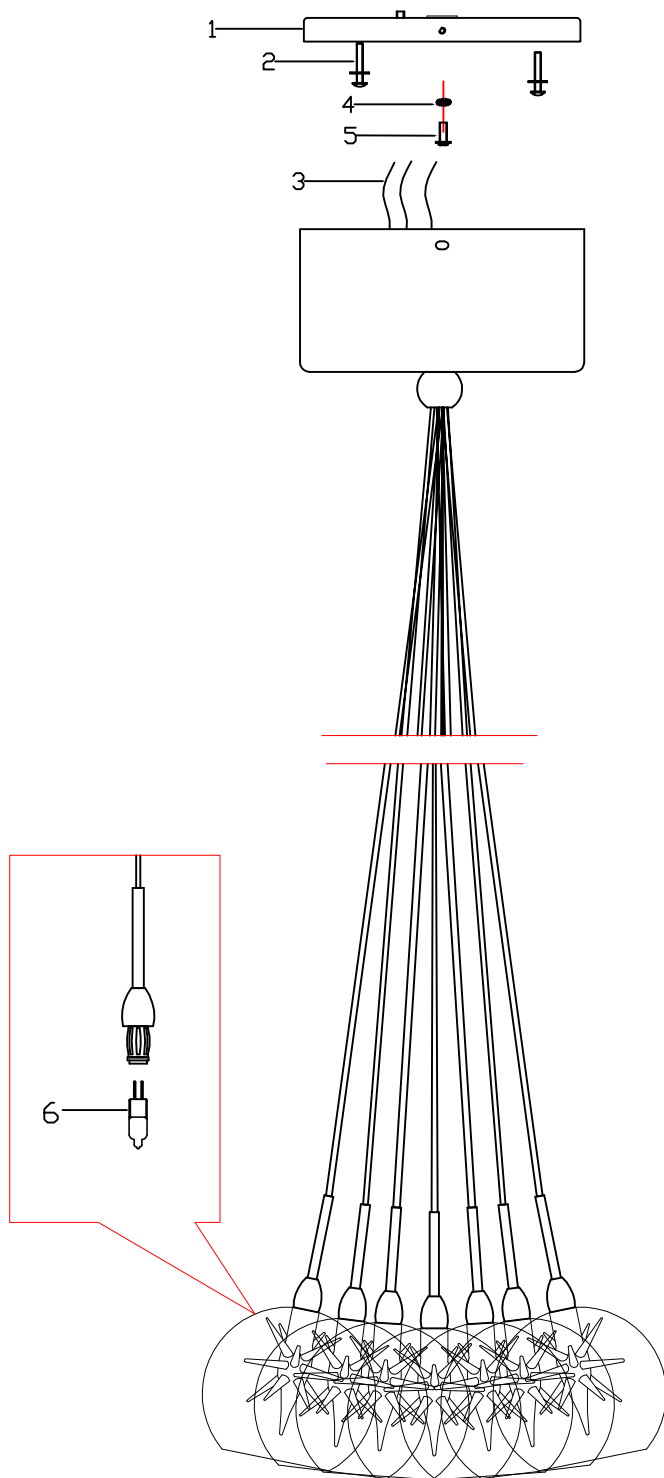

# INSTALLATION INSTRUCTION

Item No. : ESUB20114

## FEATURE

- Lamp Type:G4 7 x Max. 20W 12V~  
The lamp is for indoor use only