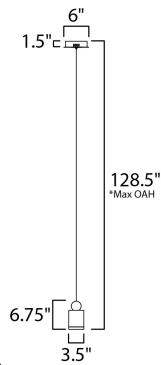

**PRODUCT DESCRIPTION**

These geometric pendants can be arranged at various heights to create both a sculptural and functional form. Housings of plated Gold in various shapes and sizes are topped with a round handle of Black and finished on the bottom with a Clear acrylic diffuser.

**MEASUREMENTS**

DIMENSION : 3.5" L x 3.5" W x 6.75" H  
 MAX OAH : 128.5" OAH  
 CANOPY : 6" W x 1.5" H x 6" L  
 HANGING WEIGHT : 2.42 lb

**LAMPING**

INPUT VOLTAGE : 120V  
 LUMENS : 350 Rated (240 Del.)  
 BULB : 1 x 5W LED PCB Integrated , 5W Total  
 BULB INCLUDED : (Integrated)  
 DIMMABLE : Triac CL  
 CRI : 80+ CRI  
 COLOR\_TEMP : 3000K

\*max overall height

**FINISHES OPTION**

 Black / Gold

**GLASS**

Clear Acrylic 75

**MATERIAL**

Aluminum + Stainless Steel +Acrylic

**RATINGS**