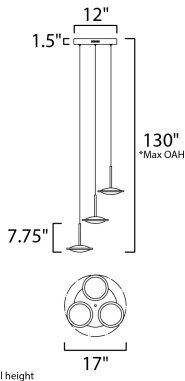

**MEASUREMENTS**

- DIMENSION : 17" L x 17" W x 7.75" H
- MAX OAH : 130" OAH
- CANOPY : 12" W x 1.5" H x 12" L
- HANGING WEIGHT : 6.16 lb

**LAMPING**

- INPUT VOLTAGE : 120V
- LUMENS : 1,800 Rated (1,410 Del.)
- BULB : 3 x 8W LED PCB Integrated , 28W Total
- BULB INCLUDED : (Integrated)
- DIMMABLE : Triac CL
- CRI : 80+ CRI
- COLOR\_TEMP : 3000K