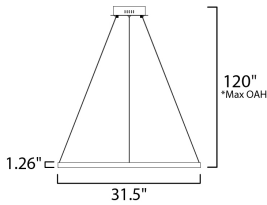

MEASUREMENTS

DIMENSION : 31.5" L x 31.5" W x 1.25" H
 MAX OAH : 123" OAH
 CANOPY : 8.25" W x 2" H x 8.25" L
 HANGING WEIGHT : 4.4 lb

LAMPING

INPUT VOLTAGE : 120V
 LUMENS : 2,450 Rated (1,000 Del.)
 BULB : 1 x 35W LED PCB Integrated , 35W Total
 BULB INCLUDED : (Integrated)
 DIMMABLE : Dimmable with Bluetooth enabled device
 CRI : 90 CRI
 COLOR_TEMP : 2700-6000K