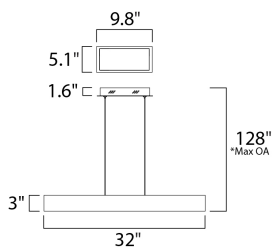

MEASUREMENTS

DIMENSION : 32" L x 0.5" W x 3" H
MAX OAH : 128" OAH
CANOPY : 9.8" W x 1.6" H x 9.8" L
HANGING WEIGHT : 2.49 lb

LAMPING

LUMENS : 1,330 Rated
BULB : 1 x 19W LED PCB Integrated , 19W Total
BULB INCLUDED : (Integrated)
DIMMABLE : Triac CL
CRI : 80+ CRI
COLOR_TEMP : 3000K