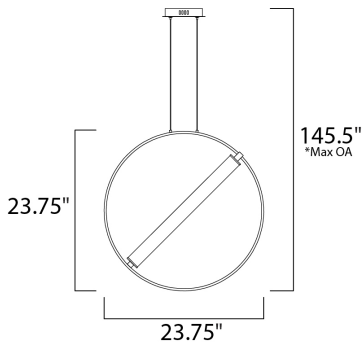

PRODUCT DESCRIPTION

A ring suspends a tube of LED light evenly diffused through opal white acrylic. A striking combination of soft gold and black bring boldness to the collection. By adjusting the rings on the chandeliers, the light element can be positioned horizontally or at an angle. The 3 light multi-pendant suspends three different size rings that can be adjusted to the height you desire.

*max overall height

MEASUREMENTS

- DIMENSION : 23.75" L x 6.25" W x 23.75" H
- MAX OAH : 145.5" OAH
- CANOPY : 6.3" W x 1.2" H x 6.3" L
- HANGING WEIGHT : 3.1 lb

LAMPING

- INPUT VOLTAGE : 120V
- LUMENS : 1,411 Rated (1,090 Del.)
- BULB : 1 x 20W LED PCB Integrated , 20W Total
- BULB INCLUDED : (Integrated)
- DIMMABLE : Triac CL
- CRI : 80+ CRI
- COLOR_TEMP : 3000K