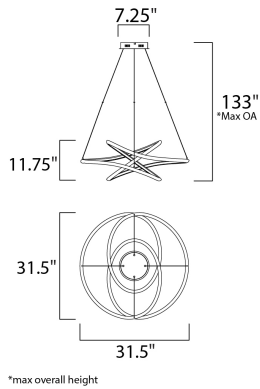

**PRODUCT DESCRIPTION**

Arched Matte White aluminum channel is artfully formed into unique lighting sculptures. Two rows of LEDs are used to double the light output but are fully dimmable for your comfort level.

**MEASUREMENTS**

DIMENSION : 31.5" L x 31.5" W x 11.75" H  
 MAX OAH : 133" OAH  
 CANOPY : 7.25" W x 1.75" H x 7.75" L  
 HANGING WEIGHT : 7.9 lb

**LAMPING**

INPUT VOLTAGE : 110-277V  
 LUMENS : 5,775 Rated (3,713 Del.)  
 BULB : 1 x 83W LED PCB Integrated , 83W Total  
 BULB INCLUDED : (Integrated)  
 DIMMABLE : Only at 120V with ELV  
 CRI : 90+ CRI  
 COLOR\_TEMP : 2700K