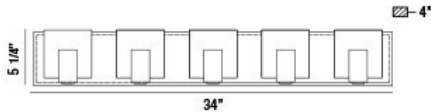

### PRODUCT DETAILS

No.	:	34145-025
Product Color	:	BLACK
Product Material	:	METAL
Shade / Accent Colour	:	FROSTED
Shade / Accent Material	:	ACRYLIC
Width	:	34"
Height	:	5.25"
Ext	:	4"
Weight	:	7.5lbs

### TECHNICAL DETAILS

Canopy / Backplate Length	:	34"
Canopy / Backplate Height	:	1.25"
Canopy / Backplate Width	:	5"
Location	:	DAMP
Approval	:	