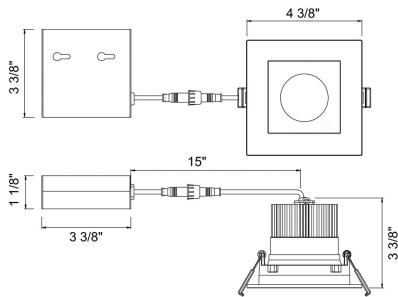

34898-40, 3.5-INCH SQUARE GIMBAL LED RECESSED, 12W

PRODUCT DETAILS

No.	:	34898-40-01
Product Color	:	BLACK
Length	:	4.375"
Width	:	4.375"
Height	:	3.375"

LIGHT SOURCE DETAILS

Light Source Type	:	INTEGRATED LED
Input Voltage	:	120V
Bulb Voltage	:	120V
Socket Type	:	LED
Total Lumen	:	800lm
Kelvin	:	4000K
CRI	:	90
Dimmable	:	Yes

TECHNICAL DETAILS

Location	:	DAMP
Approval	:	
Title 24	:	Yes
Beam Angle	:	40
Cut Hole Diameter	:	3.75"

Options Available

ITEM NO.	FINISH	SHADE
34898-40-01	BLACK	
34898-40-02	WHITE	

PROJECT INFORMATION

 Job Name: Date: Type: