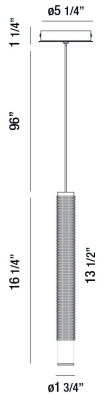

DAVENPORT, 2" ROUND PENDANT

PRODUCT DETAILS

No.	:	35710-035
Product Color	:	GOLD
Product Material	:	METAL
Shade / Accent Colour	:	GOLD
Shade / Accent Material	:	TEXTURED ALUMINUM
Diameter	:	1.75"
Height	:	16.25"
Overall Height	:	113.5"
Weight	:	1.5lbs

LIGHT SOURCE DETAILS

Light Source Type	:	INTEGRATED LED
Input Voltage	:	120V
Bulb Voltage	:	120V
Total Wattage	:	4.3W
Total Lumen	:	255lm
Kelvin	:	3000K
CRI	:	90+
Dimmable	:	No

Options Available

ITEM NO.	FINISH	SHADE
35710-011	WHITE	WHITE
35710-028	BLACK	BLACK
35710-035	GOLD	GOLD
35710-042	CHAMPAGNE	CHAMPAGNE
35710-057	ALUMINUM	ALUMINUM

TECHNICAL DETAILS

Hanging Support Type	:	WIRE
Hanging Support Length	:	96"
Canopy / Backplate Height	:	1.25"
Canopy / Backplate Dia.	:	5.25"
Location	:	DRY
Approval	:	
Title 24	:	Yes

PROJECT INFORMATION