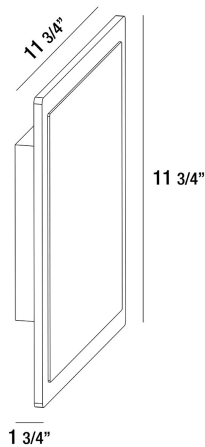

35852, LARGE SQUARE OUTDOOR LED SURFACE MOUNT

PRODUCT DETAILS

No.	:	35852-018
Product Color	:	GRAPHITE GREY
Width	:	11.75"
Height	:	11.75"
Ext	:	1.75"
Weight	:	4.8lbs

LIGHT SOURCE DETAILS

Light Source Type	:	INTEGRATED LED
Input Voltage	:	120V/277VV
Bulb Voltage	:	120V
Socket Type	:	LED
Total Wattage	:	18W
Total Lumen	:	1100lm
Kelvin	:	3000K
CRI	:	90

Options Available

ITEM NO.	FINISH	SHADE
35852-018	GRAPHITE GREY	

TECHNICAL DETAILS

Canopy / Backplate Height	:	6.75"
Canopy / Backplate Width	:	6.75"
Driver	:	ROYALUX
IP Rating	:	65
Location	:	WET
Approval	:	
Title 24	:	Yes