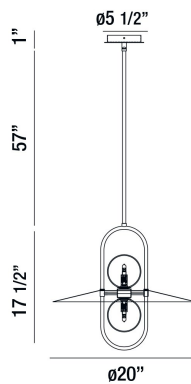

### PRODUCT DETAILS

No.	:	35898-023
Product Color	:	CHROME
Product Material	:	METAL
Shade / Accent Colour	:	OPAL WHITE
Shade / Accent Material	:	GLASS
Diameter	:	20"
Height	:	17.5"
Overall Height	:	75.5"
Weight	:	7.7lbs

### TECHNICAL DETAILS

Hanging Support Type	:	ROD
Hanging Support Length	:	57"
Rods Included	:	3"+6"+12"+18"+18"
Canopy / Backplate Height	:	1"
Canopy / Backplate Dia.	:	5.5"
Location	:	DRY
Approval	:	