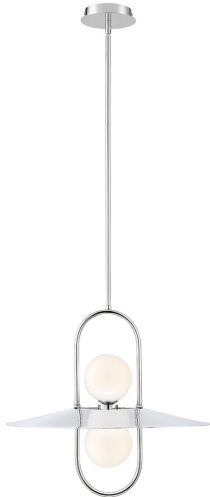

## MILLBROOK, 20" ROUND CHANDELIER

### PRODUCT DETAILS

No.	:	35898-023
Product Color	:	CHROME
Product Material	:	METAL
Shade / Accent Colour	:	OPAL WHITE
Shade / Accent Material	:	GLASS
Diameter	:	20"
Height	:	17.5"
Overall Height	:	75.5"
Weight	:	7.7lbs

### LIGHT SOURCE DETAILS

Number of Bulbs	:	2
Light Source	:	LED
Light Source Type	:	LED
Input Voltage	:	120V
Bulb Voltage	:	120V
Wattage	:	5W
Total Wattage	:	10W
Total Lumen	:	500lm
Kelvin	:	3000K
CRI	:	80+
Bulb Included	:	Yes
Dimmable	:	Yes

### Options Available

ITEM NO.	FINISH	SHADE
35898-016	BLACK	OPAL WHITE
35898-023	CHROME	OPAL WHITE
35898-030	BRASS	OPAL WHITE