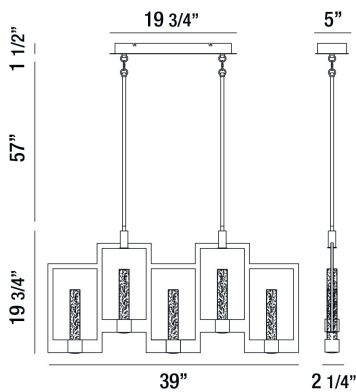

HANSON, 39" LINEAR CHANDELIER

PRODUCT DETAILS

No.	:	35949-015
Product Color	:	BLACK
Product Material	:	METAL
Shade / Accent Colour	:	CLEAR SEEDED
Shade / Accent Material	:	GLASS
Length	:	39"
Width	:	2.25"
Height	:	19.75"
Overall Height	:	78.25"
Weight	:	25.1lbs

LIGHT SOURCE DETAILS

Light Source Type	:	INTEGRATED LED
Input Voltage	:	120V
Bulb Voltage	:	12V
Total Wattage	:	36W
Total Lumen	:	2880lm
Kelvin	:	3000K
CRI	:	85
Dimmable	:	Yes

Options Available

ITEM NO.	FINISH	SHADE
35949-015	BLACK	CLEAR SEEDED

TECHNICAL DETAILS

Hanging Support Type	:	ROD
Hanging Support Length	:	57"
Rods Included	:	3"+6"+12"+18"+18"
Canopy / Backplate Length	:	19.75"
Canopy / Backplate Height	:	1.5"
Canopy / Backplate Width	:	5"
Location	:	DRY
Approval	:	