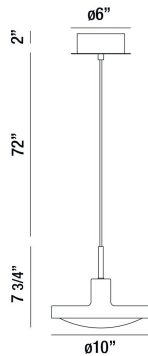

### PRODUCT DETAILS

No.	:	35963-011
Product Color	:	WHITE
Product Material	:	METAL
Shade / Accent Colour	:	CLEAR
Shade / Accent Material	:	MULTI-FACETED ACRYLIC
Diameter	:	10"
Height	:	7.75"
Overall Height	:	81.75"
Weight	:	3.2lbs

### TECHNICAL DETAILS

Hanging Support Type	:	WIRE
Hanging Support Length	:	72"
Canopy / Backplate Height	:	2"
Canopy / Backplate Dia.	:	6"
Location	:	DRY
Approval	:	