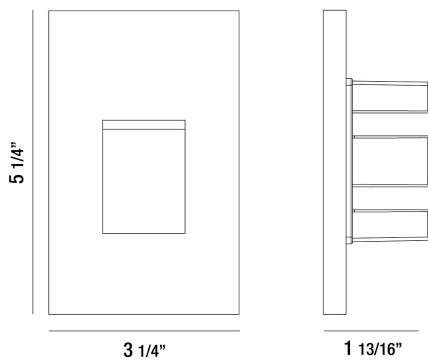

PROJECT INFORMATION

Job Name: Date: Type:

Comments: