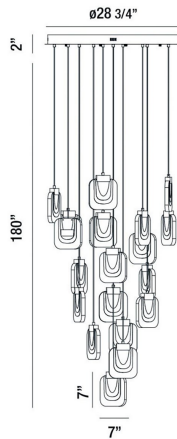

PAGET, 29" ROUND CHANDELIER

PRODUCT DETAILS

No.	:	37192-013
Product Color	:	GOLD
Product Material	:	METAL
Shade / Accent Colour	:	CLEAR
Shade / Accent Material	:	HANDMADE GLASS
Diameter	:	28.75"
Height	:	7"
Overall Height	:	182"
Weight	:	73.9lbs

LIGHT SOURCE DETAILS

Light Source Type	:	INTEGRATED LED
Input Voltage	:	120V
Bulb Voltage	:	120V
Socket Type	:	LED
Total Wattage	:	95W
Total Lumen	:	5700lm
Kelvin	:	3000K
CRI	:	90
Dimmable	:	Yes

Options Available

ITEM NO.	FINISH	SHADE
37192-013	GOLD	CLEAR

TECHNICAL DETAILS

Hanging Support Type	:	WIRE
Hanging Support Length	:	180"
Canopy / Backplate Height	:	2"
Canopy / Backplate Dia.	:	28.75"

PROJECT INFORMATION

 Job Name: Date: Type: