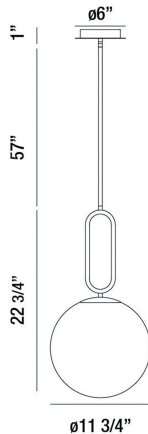

PROSPECT, 12" ROUND PENDANT

PRODUCT DETAILS

No.	:	37233-013
Product Color	:	BLACK
Product Material	:	METAL
Shade / Accent Colour	:	OPAL WHITE
Shade / Accent Material	:	GLASS
Diameter	:	11.75"
Height	:	22.75"
Overall Height	:	80.75"
Weight	:	4.6lbs

LIGHT SOURCE DETAILS

Number of Bulbs	:	1
Light Source	:	Incandescent
Light Source Type	:	A19
Input Voltage	:	120V
Bulb Voltage	:	120V
Socket Type	:	E26
Wattage	:	60W
Total Wattage	:	60W
Bulb Included	:	No
Dimmable	:	Yes

Options Available

ITEM NO.	FINISH	SHADE
37233-013	BLACK	OPAL WHITE
37233-026	SATIN NICKEL	OPAL WHITE
37233-036	GOLD	OPAL WHITE

TECHNICAL DETAILS

Hanging Support Type	:	ROD
Hanging Support Length	:	57"
Rods Included	:	3"+6"+12"+18"+18"
Canopy / Backplate Height	:	1"
Canopy / Backplate Dia.	:	6"
Location	:	DRY
Approval	:	