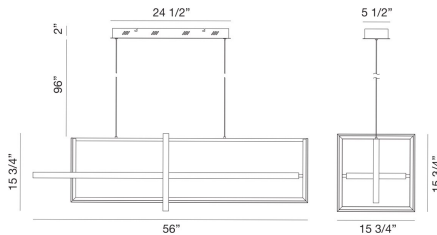

BORDO, LG LED CHANDELIER

PRODUCT DETAILS

No.	:	39324-023
Product Color	:	GOLD
Shade / Accent Colour	:	GOLD
Length	:	55.75"
Width	:	15.75"
Height	:	15.75"
Weight	:	21.5lbs

LIGHT SOURCE DETAILS

Light Source Type	:	INTEGRATED LED
Input Voltage	:	120V
Bulb Voltage	:	24V
Socket Type	:	LED
Total Wattage	:	137W
Total Lumen	:	7700lm
Kelvin	:	3000K
CRI	:	90
Dimmable	:	Yes

Options Available

ITEM NO.	FINISH	SHADE
39324-016	MATTE BLACK	BLACK
39324-023	GOLD	GOLD

TECHNICAL DETAILS

Hanging Support Type	:	AIRCRAFT CABLE
Hanging Support Length	:	96"
Canopy / Backplate Length	:	24.5"
Canopy / Backplate Height	:	2"
Canopy / Backplate Width	:	5.5"