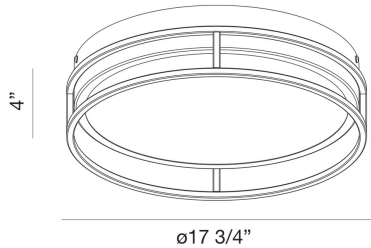

### PRODUCT DETAILS

No.	:	39408-020
Product Color	:	CHROME
Shade / Accent Colour	:	CHROME
Diameter	:	17.75"
Height	:	4"
Weight	:	9.5lbs

### TECHNICAL DETAILS

Canopy / Backplate Height	:	2.5"
Canopy / Backplate Dia.	:	17"