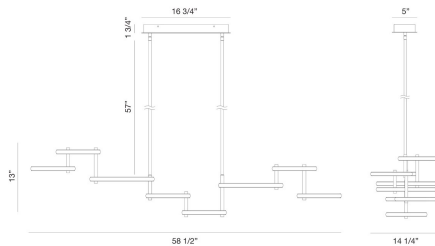

### PRODUCT DETAILS

No.	:	39421-012
Product Color	:	MATTE BLACK
Shade / Accent Colour	:	BLACK
Length	:	58.5"
Width	:	13.5"
Height	:	13"
Weight	:	13.4lbs

### TECHNICAL DETAILS

Hanging Support Type	:	ROD
Hanging Support Length	:	57"
Canopy / Backplate Length	:	16.75"
Canopy / Backplate Height	:	1.5"
Canopy / Backplate Width	:	5"