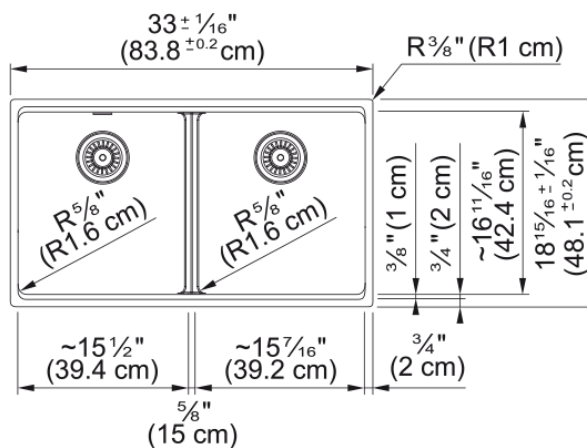

Maris Undermount Sink - MAG1201515-ONY | 125.0686.990

Technical Data

Aspect

Sink type	Sink
Type of material	Granite
Number of bowls	2
Color	Onyx
Finish	None

Product Dimensions

Exterior size: right to left	33.008
Exterior size: front to back	18.937
Large bowl size: right to left	15.252
Large bowl size: front to back	16.732
Large bowl: depth	9.488
Small bowl size: right to left	15.252
Small bowl size: front to back	16.732
Small bowl: depth	9.488

Installation

Minimum cabinet size	36"
----------------------	-----

Product specifications

Installation type	Undermount
Drain hole	3 1/2"
Position of drainer	No drainer

Product identification

Product brand	FRANKE
Product family	Maris
Collection	Maris
Certified by	IAPMO