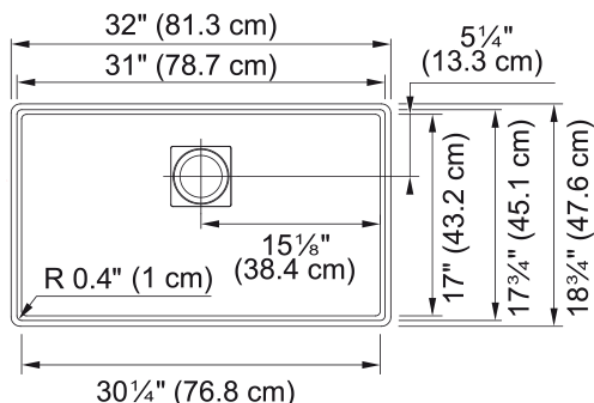

Peak Workcenter Sink - PKG11031PWT-WKC | 125.0672.240

Technical Data

Aspect

Sink type	Sink
Type of material	Granite
Number of bowls	1
Color	Polar white
Finish	None

Product Dimensions

Exterior size: right to left	31.984
Exterior size: front to back	18.74
Large bowl size: right to left	31
Large bowl size: front to back	17.756
Large bowl: depth	9.5

Installation

Minimum cabinet size	36"
----------------------	-----

Product specifications

Installation type	Undermount
Drain hole	3 1/2"
Position of drainer	No drainer

Product identification

Product brand	FRANKE
Product family	Mythos
Collection	Peak
Certified by	CE