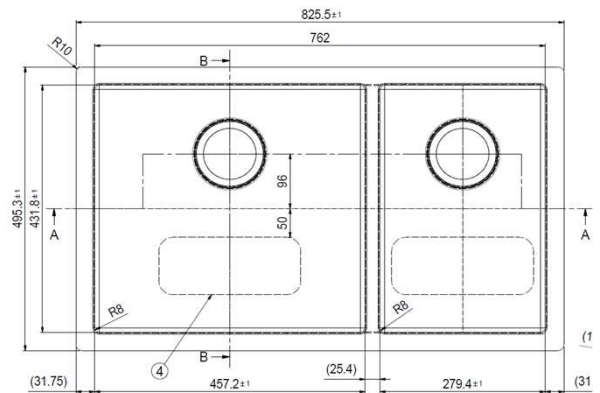

Spec Sheet

Stainless Steel

PS2X160-18-11

Drain Covers

Technical Features / Nominal Dimensions

Overall Sink Size (OD)	32.5 x 19.5"	Bowl Size (ID)	18 x 17 & 11 x 17"
Bowl Depth (ID)	10 & 9"	Cut Out Size	31 x 18
Sound pads	Yes	Sound Coating	Yes
Minimum Cabinet	36	Drain Measurement	3 1/2"
Installation Type	UNDERMOUNT	Code Approvals	UPC & cUPC
Packed Weight		Box Dimensions	
Clips	EL CLIPS	Template	Yes
Warranty	Limited Lifetime	Material	16 GAUGE T304SS