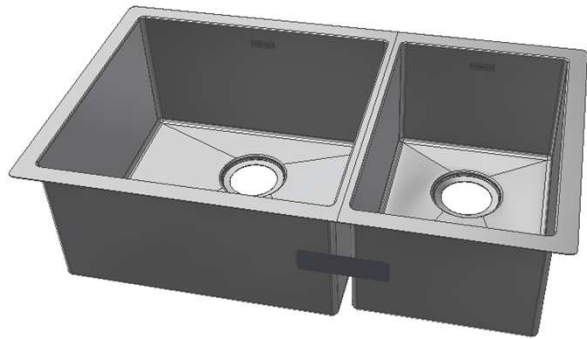

Spec Sheet

Stainless Steel

PS2X160-18-11

Drain Covers

Technical Features / Nominal Dimensions

Overall Sink Size (OD)	32.5 x 19.5"	Bowl Size (ID)	18 x 17 & 11 x 17"
Bowl Depth (ID)	10 & 9"	Cut Out Size	31 x 18
Sound pads	Yes	Sound Coating	Yes
Minimum Cabinet	36	Drain Measurement	3 1/2"
Installation Type	UNDERMOUNT	Code Approvals	UPC & cUPC
Packed Weight		Box Dimensions	
Clips	EL CLIPS	Template	Yes
Warranty	Limited Lifetime	Material	16 GAUGE T304SS

Accessories Included

RND-CVR (Round Drain Cover)

Available Accessories

Grid	PS2-18-36s	PS2-11-36s
Colander	PS2-70S	
Cutting Board	PS2-40S	
Roll Matt	RM18S	

FRANKE Kitchen Systems

(800) 626-5771

www.frankeksd.com