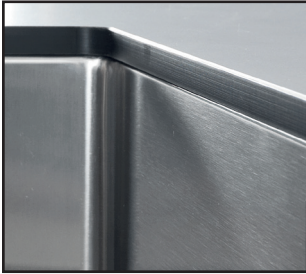

Foster Sinks

Quadra armored sink 2B 17"+9" UM - **1230 660**

HIGHLIGHTS

Foster brushed finish

The exclusive finishes on Foster steels are the result of diligent research, the aim being to achieve the perfect combination between good looks and functionality. A distinctive feature, a true trademark that makes our products stand out for the ease with which they can be cleaned.

Sturdy sink

The quality of Foster sinks is also in the thickness. All models use top grade stainless steel to manufacture "sturdy" sinks with an elegant design.

Diamond shaped bottom

The water drainage on the base of the sink is a minimalist but original design, with perfectly square edges and a diamond shaped bottom that allows perfect flow of water

Accessories

The concept of functionality is a key element for Foster. Each sink is matched by a series of practical and elegant accessories that transform the sink into a functional working center.

Undermount

The classy and contemporary way to install a sink, here proposed in a wide range of different models and designs.

Series	Quadra Armored
Model	Quadra armored sink 2B 17"+9" UM
material	AISI 304 stainless steel
finish	Satin finish
thickness	16 Gauge (1,5 mm)
Inset type	undermount
overall dimensions	29 1/4" x 19"
bowls dimensions	2 bowls 17" x 18" + 9" x 18"
bowls depth	10"
Cut out	27 1/4" x 18"
waste fitting type	3 1/2" - with stainless steel basket
bowls bottom	x cross bending for easy water draining
Underside	protected with heavy duty undercoating
fixing system	undermount fixing kit (brass insert and clips)
Accessories:	1, T*, Z*, 3
accessories note	To use only with L3 chopping board