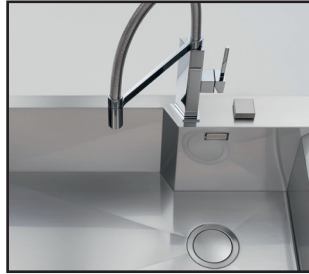

Foster Sinks

Quadra armored sink 2B 17"+9" UM - **1230 660**

HIGHLIGHTS

Foster brushed finish

The exclusive finishes on Foster steels are the result of diligent research, the aim being to achieve the perfect combination between good looks and functionality. A distinctive feature, a true trademark that makes our products stand out for the ease with which they can be cleaned.

Sturdy sink

The quality of Foster sinks is also in the thickness. All models use top grade stainless steel to manufacture "sturdy" sinks with an elegant design.

Diamond shaped bottom

The water drainage on the base of the sink is a minimalist but original design, with perfectly square edges and a diamond shaped bottom that allows perfect flow of water

Accessories

The concept of functionality is a key element for Foster. Each sink is matched by a series of practical and elegant accessories that transform the sink into a functional working center.

Undermount

The classy and contemporary way to install a sink, here proposed in a wide range of different models and designs.

Series	Quadra Armored
Model	Quadra armored sink 2B 17"+9" UM
material	AISI 304 stainless steel
finish	Satin finish
thickness	16 Gauge (1,5 mm)
Inset type	undermount
overall dimensions	29 1/4" x 19"
bowls dimensions	2 bowls 17" x 18" + 9" x 18"
bowls depth	10"
Cut out	27 1/4" x 18"
waste fitting type	3 1/2" - with stainless steel basket
bowls bottom	x cross bending for easy water draining
Underside	protected with heavy duty undercoating
fixing system	undermount fixing kit (brass insert and clips)
Accessories:	1, T*, Z*, 3
accessories note	To use only with L3 chopping board