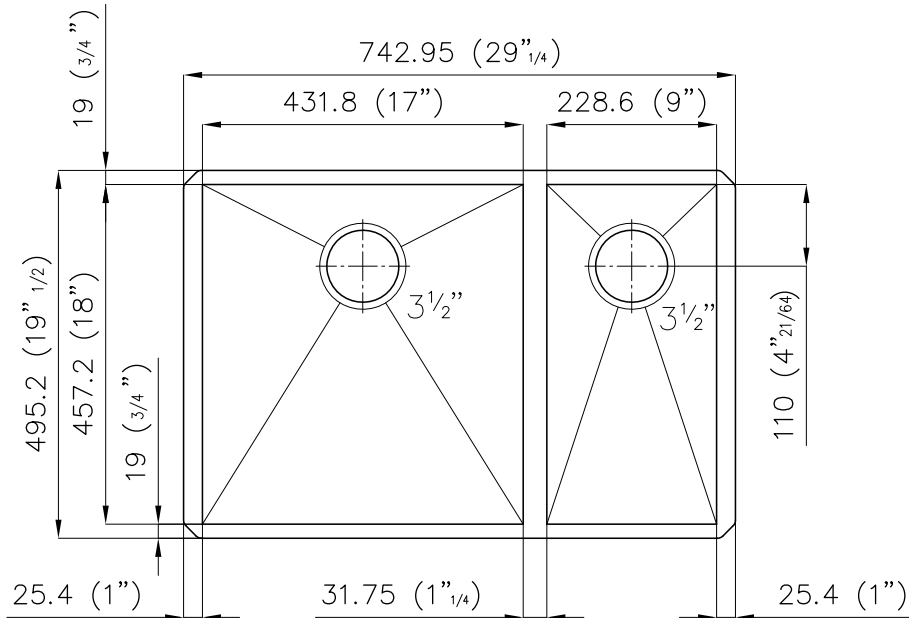

The classy and contemporary way to install a sink, here proposed in a wide range of different models and designs.

Series	Quadra Armored
Model	Quadra armored sink 2B 17"+9" UM
material	AISI 304 stainless steel
finish	Satin finish
thickness	16 Gauge (1,5 mm)
Inset type	undermount
overall dimensions	29 1/4" x 19"
bowls dimensions	2 bowls 17" x 18" + 9" x 18"
bowls depth	10"
Cut out	27 1/4" x 18"
waste fitting type	3 1/2" - with stainless steel basket
bowls bottom	x cross bending for easy water draining
Underside	protected with heavy duty undercoating
fixing system	undermount fixing kit (brass insert and clips)
Accessories:	1, T*, Z*, 3
accessories note	To use only with L3 chopping board

Foster 
kitchen appliances

Foster Sinks

Quadra armored sink 2B 17"+9" UM - **1230 660**

DIMENSIONS

ACCESSORIES

1
Chopping board

T
stainless steel
dishes holder

Z
stainless steel
perforated pan