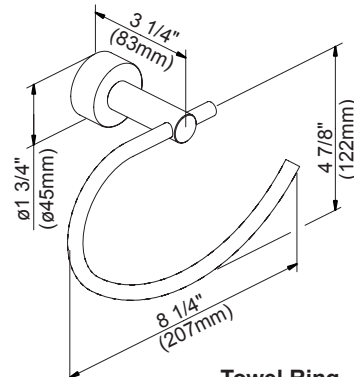

Available Finishes

- Chrome
- Brushed Nickel (BN)

D446412 - 18" Towel Bar
D446422 - 24" Towel Bar

D446612 - 24" Double Towel Bar

D446161 - Robe Hook

D446232 - Toilet Paper Holder

D446121 - Towel Ring

18", 24" - Towel Bar

24" - Double Towel Bar

Robe Hook

Toilet Paper Holder

Towel Ring

Submittal Information:

Job Name: _____

Location: _____

Contractor: _____