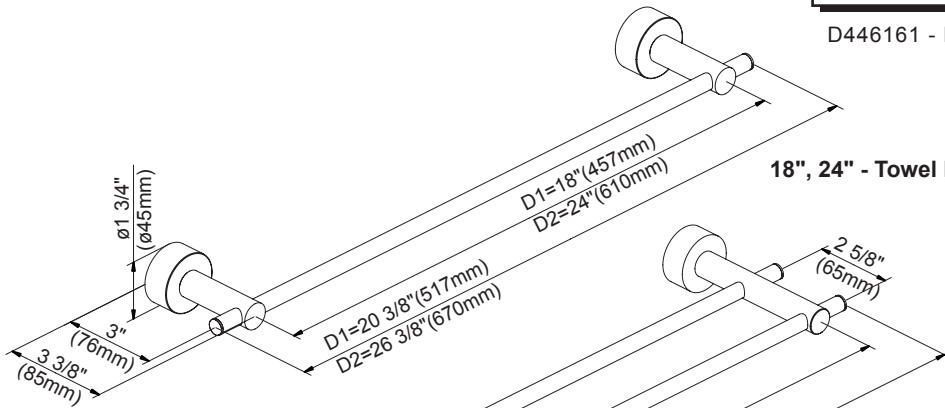

Available Finishes

- Chrome
- Brushed Nickel (BN)

D446412 - 18" Towel Bar
D446422 - 24" Towel Bar

D446612 - 24" Double Towel Bar

D446161 - Robe Hook

D446232 - Toilet Paper Holder

D446121 - Towel Ring

18", 24" - Towel Bar