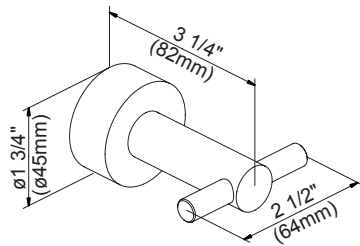

Available Finishes

- Chrome
- Brushed Nickel (BN)

D446412 - 18" Towel Bar
D446422 - 24" Towel Bar

D446612 - 24" Double Towel Bar

D446161 - Robe Hook

D446232 - Toilet Paper Holder

D446121 - Towel Ring

18", 24" - Towel Bar

24" - Double Towel Bar

Robe Hook

Toilet Paper Holder

Towel Ring

Submittal Information:

Job Name: _____

Location: _____

Contractor: _____