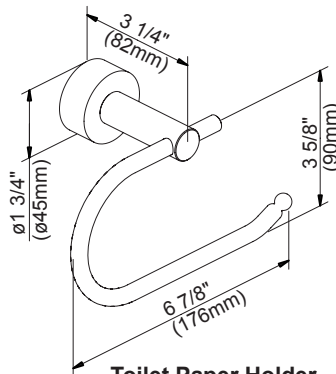

Available Finishes

- Chrome
- Brushed Nickel (BN)

D446412 - 18" Towel Bar
D446422 - 24" Towel Bar

D446612 - 24" Double Towel Bar

D446161 - Robe Hook

D446232 - Toilet Paper Holder

D446121 - Towel Ring

18", 24" - Towel Bar

24" - Double Towel Bar

Robe Hook

Toilet Paper Holder

Towel Ring

Submittal Information:

Job Name: _____

Location: _____

Contractor: _____