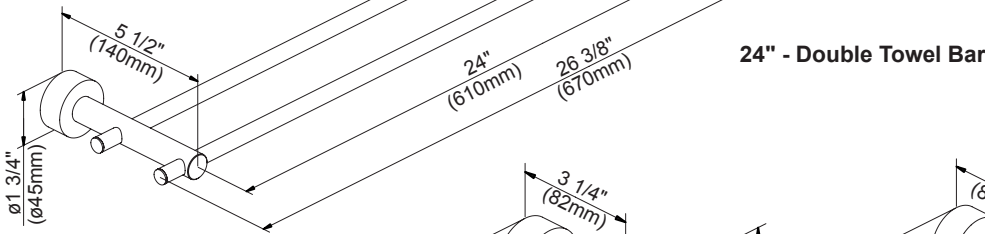

Available Finishes

- Chrome
- Brushed Nickel (BN)

D446412 - 18" Towel Bar
D446422 - 24" Towel Bar

D446612 - 24" Double Towel Bar

D446161 - Robe Hook

D446232 - Toilet Paper Holder

D446121 - Towel Ring

18", 24" - Towel Bar