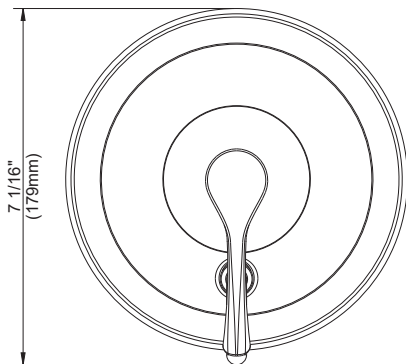

Flow Rate

Submittal Information:

Name: _____ Contractor: _____
Location: _____ Contact #: _____