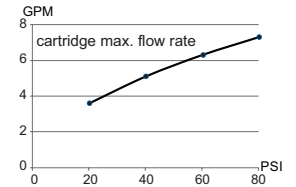

### Standards & Certifications

ASME A112.18.1/CSA B125.1  
ADA for level handle control

### Flow Rate