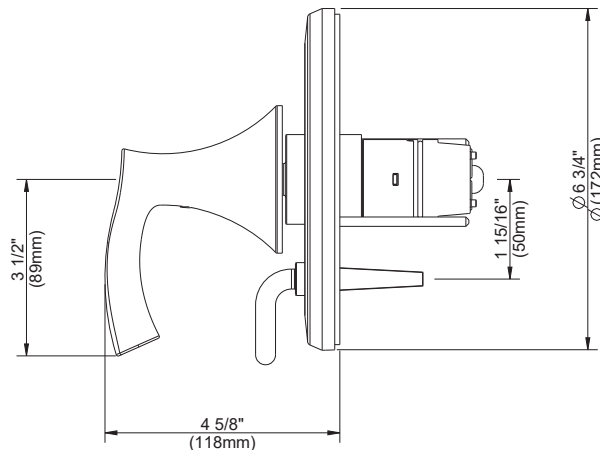

Flow Rate

Submittal Information:

Name: _____ Contractor: _____
Location: _____ Contact #: _____