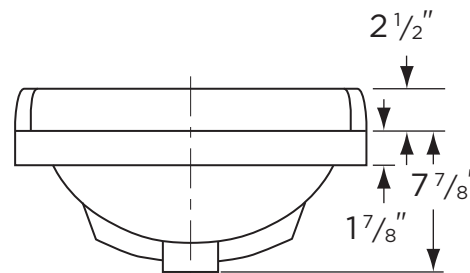

## MARQUIS™ Single Door Vanity Top

### Features:

- 19" x 17" Vanity Top Lavatory
- 4" Faucet Centers
- 2 1/2" Integral Back Splash
- 15" x 10" Rectangular Bowl
- Front Overflow
- Rectangular shaped basin
- Fits 18" x 16" vanity cabinets

### Dimensions:

Height ..... 10 3/8"  
 Width ..... 19"  
 Depth ..... 17"  
 Back Splash Height ..... 2 1/2"  
 Shipping Weight ..... 30 lbs

Job Name	
Date	
Model Specified	
Quantity	
Customer	
Contractor	
Architect/engineer	

www.gerberonline.com

**NOTES:**  
All dimensions are in inches.  
Illustrations may not be drawn to scale.

**IMPORTANT:**  
Dimensions of fixtures are nominal and may vary within the range of tolerances established by ASME Standard A 112.19.2.