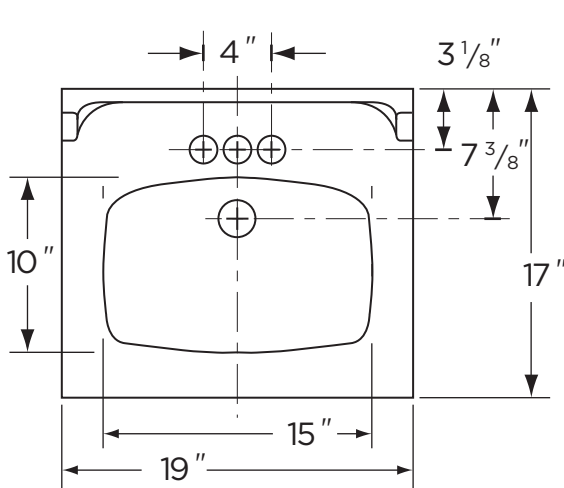

### Features:

- 19" x 17" Vanity Top Lavatory
- 4" Faucet Centers
- 2 1/2" Integral Back Splash
- 15" x 10" Rectangular Bowl
- Front Overflow
- Rectangular shaped basin
- Fits 18" x 16" vanity cabinets

### Dimensions:

Height ..... 10 3/8"  
 Width ..... 19"  
 Depth ..... 17"  
 Back Splash Height ..... 2 1/2"  
 Shipping Weight ..... 30 lbs

Job Name	
Date	
Model Specified	
Quantity	
Customer	
Contractor	
Architect/engineer	

www.gerberonline.com

**NOTES:**  
All dimensions are in inches.  
Illustrations may not be drawn to scale.

**IMPORTANT:**  
Dimensions of fixtures are nominal and may vary within the range of tolerances established by ASME Standard A 112.19.2.