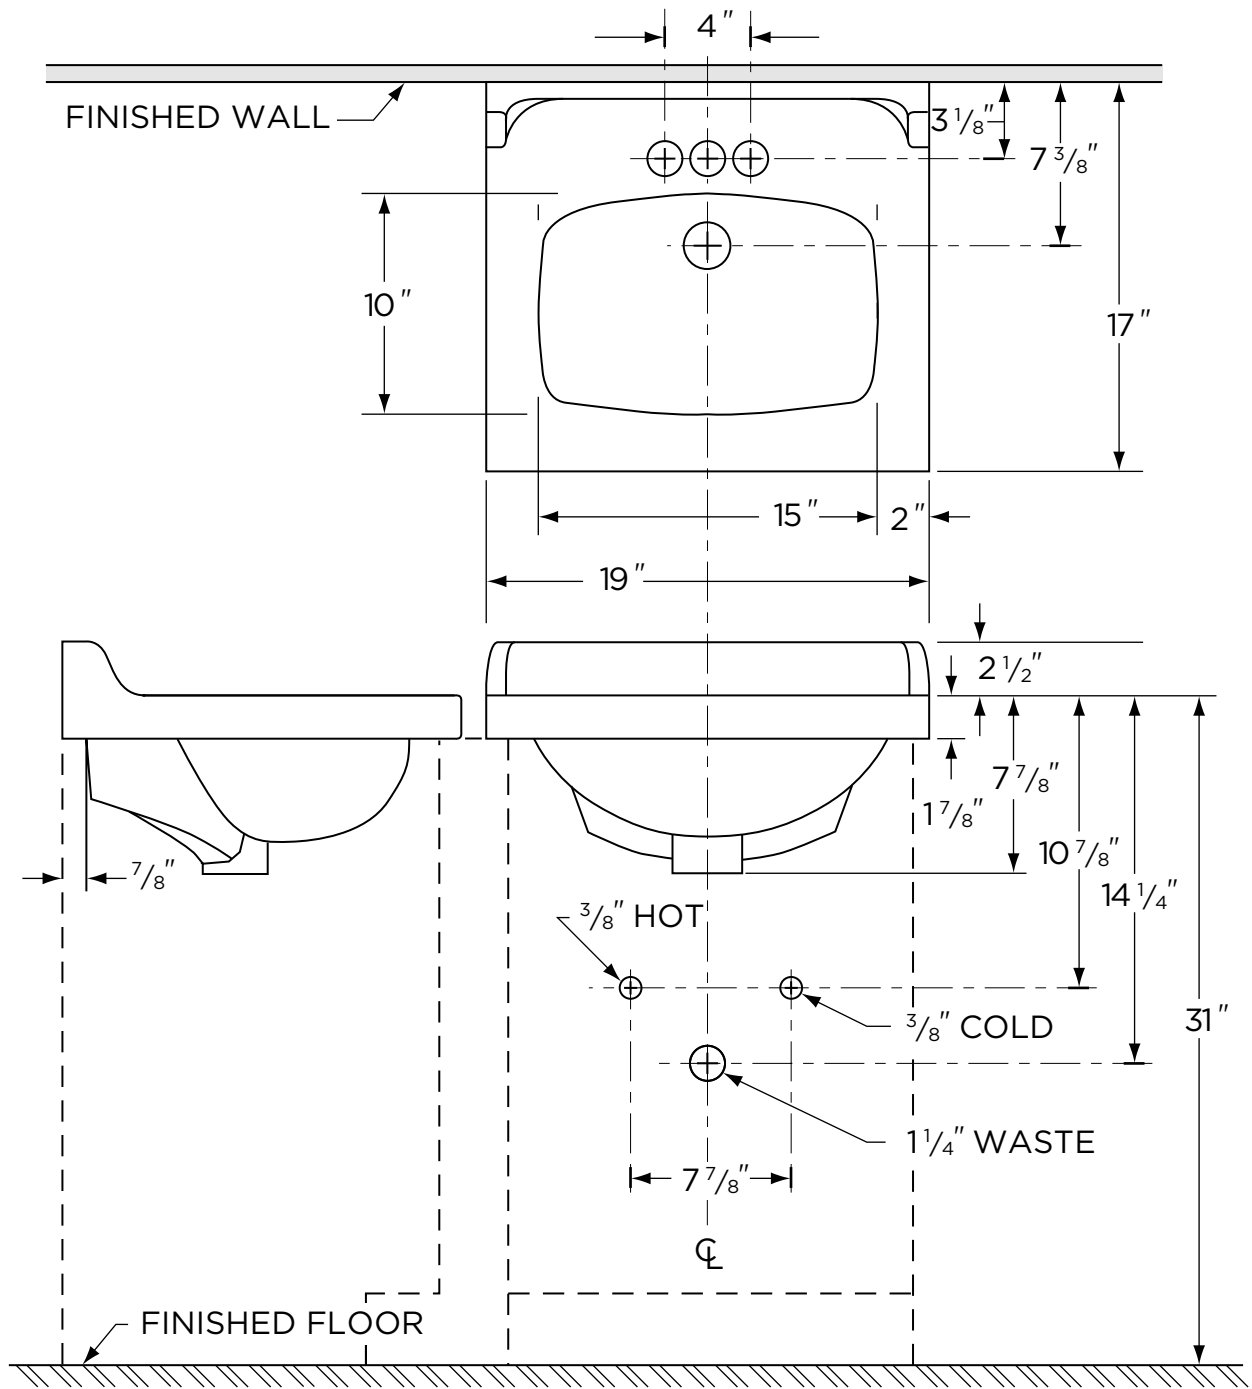

### Features:

- 19" x 17" Vanity Top Lavatory
- 4" Faucet Centers
- 2 1/2" Integral Back Splash
- 15" x 10" Rectangular Bowl
- Front Overflow
- Rectangular shaped basin
- Fits 18" x 16" vanity cabinets

### Dimensions:

Height ..... 10 3/8"  
 Width ..... 19"  
 Depth ..... 17"  
 Back Splash Height ..... 2 1/2"  
 Shipping Weight ..... 30 lbs

Job Name	
Date	
Model Specified	
Quantity	
Customer	
Contractor	
Architect/engineer	

www.gerberonline.com

**NOTES:**  
All dimensions are in inches.  
Illustrations may not be drawn to scale.

**IMPORTANT:**  
Dimensions of fixtures are nominal and may vary within the range of tolerances established by ASME Standard A 112.19.2.